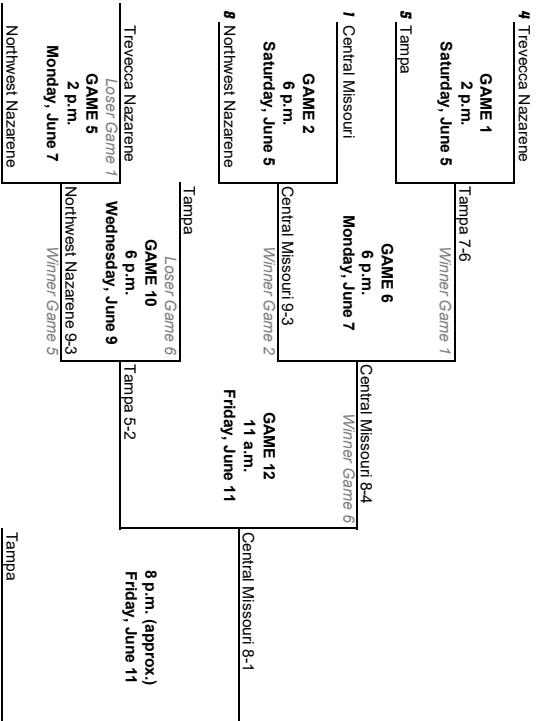

2021 NCAA DIVISION II BASEBALL CHAMPIONSHIP

JUNE 5-12, 2021
USA BASEBALL NATIONAL TRAINING COMPLEX
CARY, NORTH CAROLINA

BRACKET ONE

* Denotes home team
All times are Eastern time
All dates and times subject to change

2 p.m.
Saturday, June 12
Live on NCAA.com