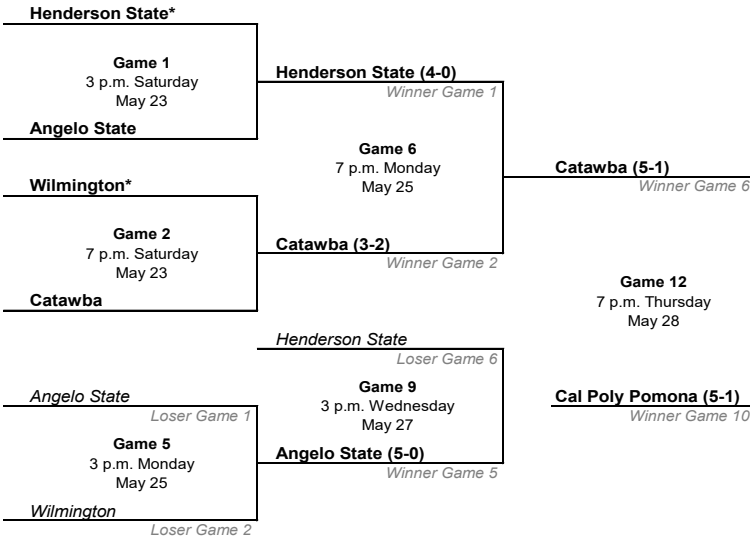

2015 NCAA Division II BASEBALL CHAMPIONSHIP

USA Baseball National Training Complex
Cary, North Carolina
May 23 - 30, 2015

BRACKET ONE