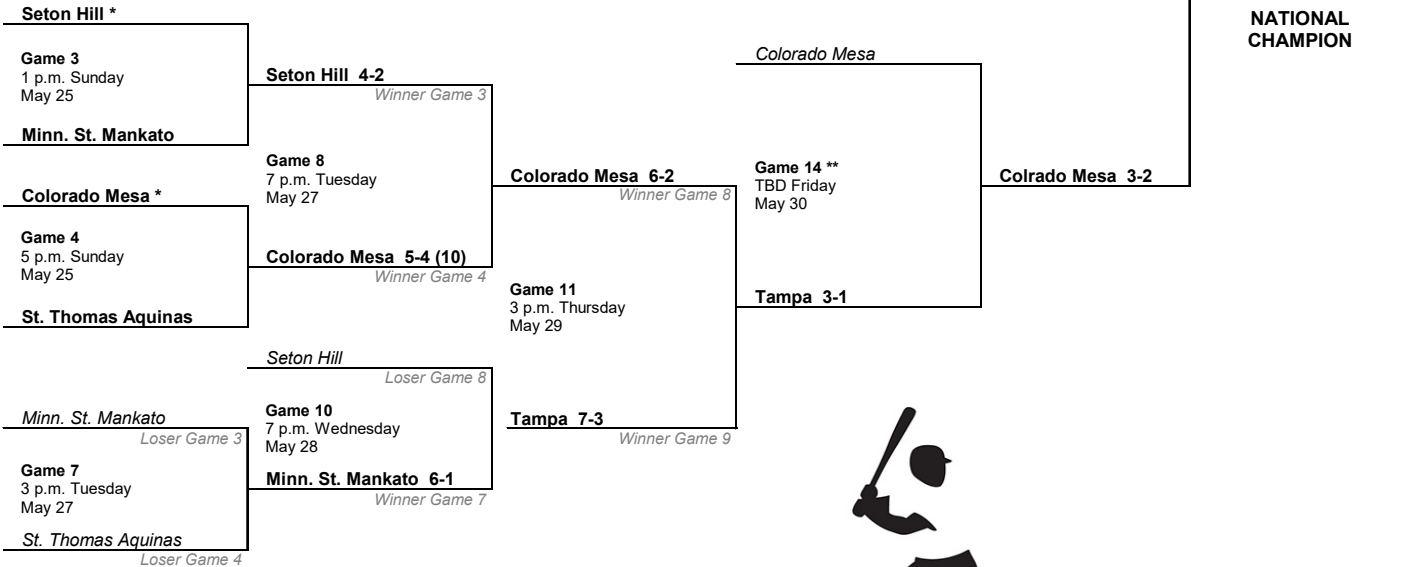

*If both bracket winners are undefeated, there will be no games Friday and the championship will be Game 13.

** If there are two games Friday, times will be 3 p.m. and 7 p.m., if only one game start will be 6 p.m.

© 2014 National Collegiate Athletic Association. No commercial use without the NCAA's written permission. The NCAA opposes all forms of sports wagering.