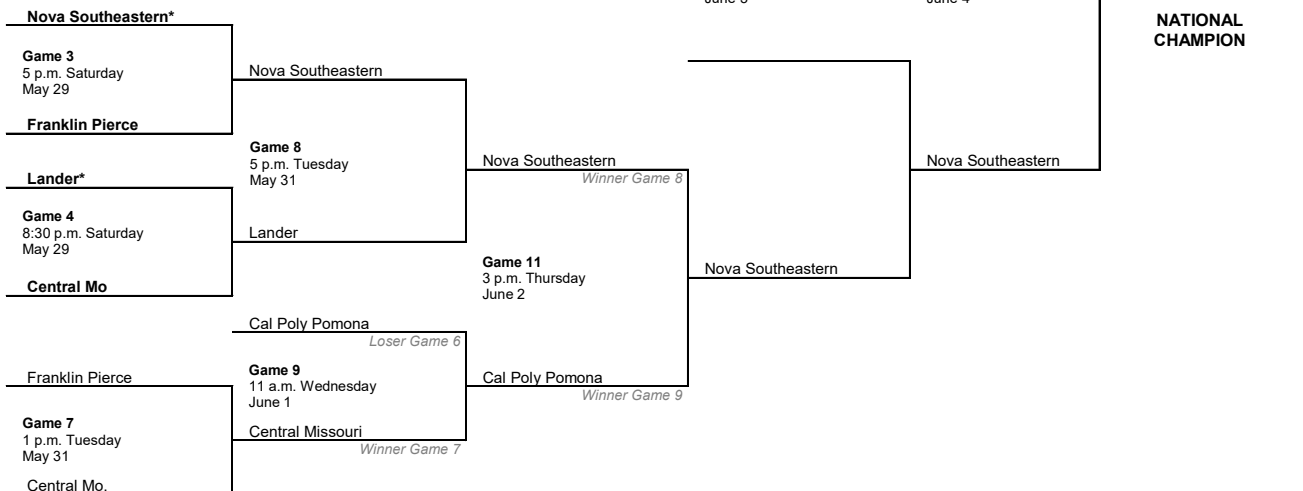

BRACKET TWO

* Denotes home team

ALL times are Eastern time

Bracket Notes:

1. 1 If after Game 11 both teams have one loss, these teams will play an "if necessary" game at 3 p.m. on Friday, June 3.
2. 2 If after Game 12 both teams have one loss, these teams will play an "if necessary" game on Friday, June 3. If this is the only game on Friday, it will be played at 3 p.m. If there are two games, it will be at 7 p.m.
3. 3 If any "if necessary games" are played on Friday, June 3, Games 14 and 15 (if necessary) will be played at 3 p.m. and 7 p.m. on Saturday, June 4.
4. 4 If the winners of Games 11 and 12 are both undefeated, they will play Game 13 at 3 p.m. on Friday, June 3; Game 14 at 3 p.m. on Saturday, June 4; and Game 15 (if necessary) at 7 p.m. on Saturday, June 4.