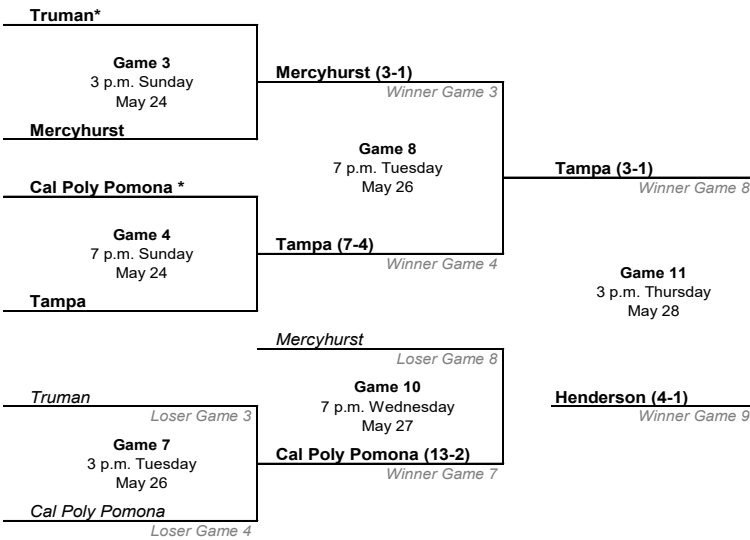

BRACKET TWO

Bracket Notes:

1. If after Game 11 both teams have one loss, these teams will play an 'if necessary' game at 3 pm on Friday
2. If after Game 12 both teams have one loss, these teams will play an 'if necessary' game on Friday. If this is the only game scheduled for Friday it will play at 3 pm. If there are two games, it will be played at 7 pm
3. If any 'if necessary' games are played on Friday, Games 13 and 14 (if necessary) will be played at 3 pm and 7 pm on Saturday.
4. If the winners of Game 11 and Game 12 are both undefeated, they will play Game 13 at 3 pm on Friday, Game 14 at 3 pm on Saturday, and Game 15 (if necessary) at 7 pm on Saturday.

**DII BASEBALL
CHAMPIONSHIP**