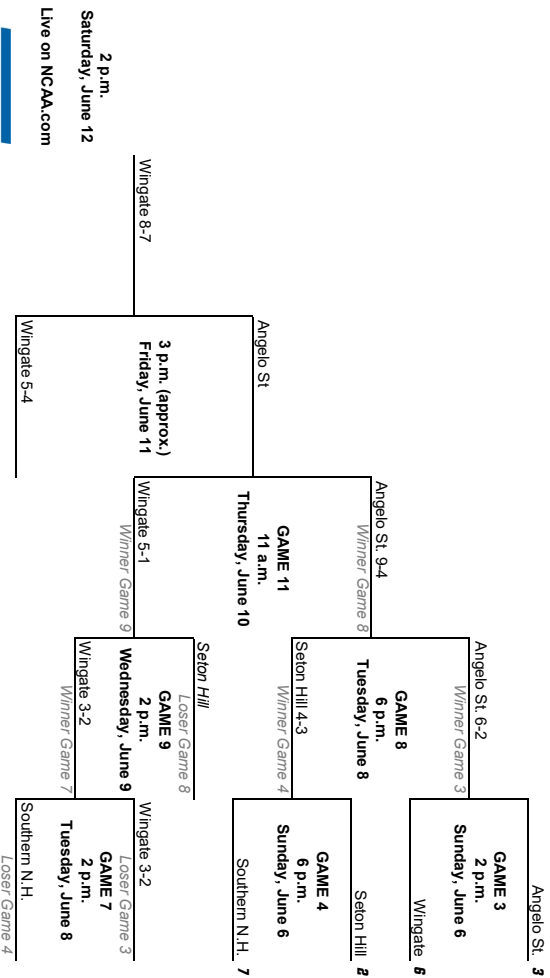

BRACKET TWO

Bracket Notes:

1. 1 If after Game 11 both teams have one loss, these teams will play an "if necessary" game at 2 p.m. on Friday, June 11.
2. 2 If after Game 12 both teams have one loss, these teams will play an "if necessary" game on Friday, June 11. If this is the only game on Friday, it will be played at 2 p.m. If there are two games, it will be at 6 p.m.
3. 3 If any "if necessary games" are played on Friday, June 11, Game 14 will be played at 2 p.m. and Game 15 (if necessary) will be played immediately following Game 14 on June 12.
4. 4 If the winners of Games 11 and 12 are both undefeated, they play Game 13 at 2 p.m. on Friday, June 11; Game 14 at 2 p.m. and Game 15 (if necessary) immediately following Game 14 on Saturday, June 12.

© 2021 NATIONAL COLLEGIATE ATHLETIC ASSOCIATION. NO COMMERCIAL USE WITHOUT THE NCAA'S WRITTEN PERMISSION.
THE NCAA OPPOSES ALL FORMS OF SPORTS WAGERING.