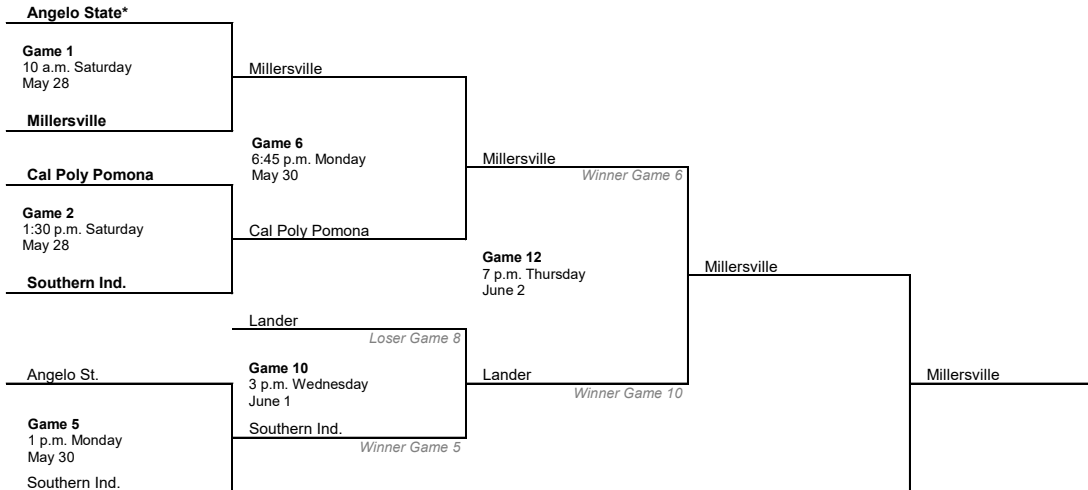

2016 NCAA Division II Baseball Championship

May 28- June 4, 2016

BRACKET ONE