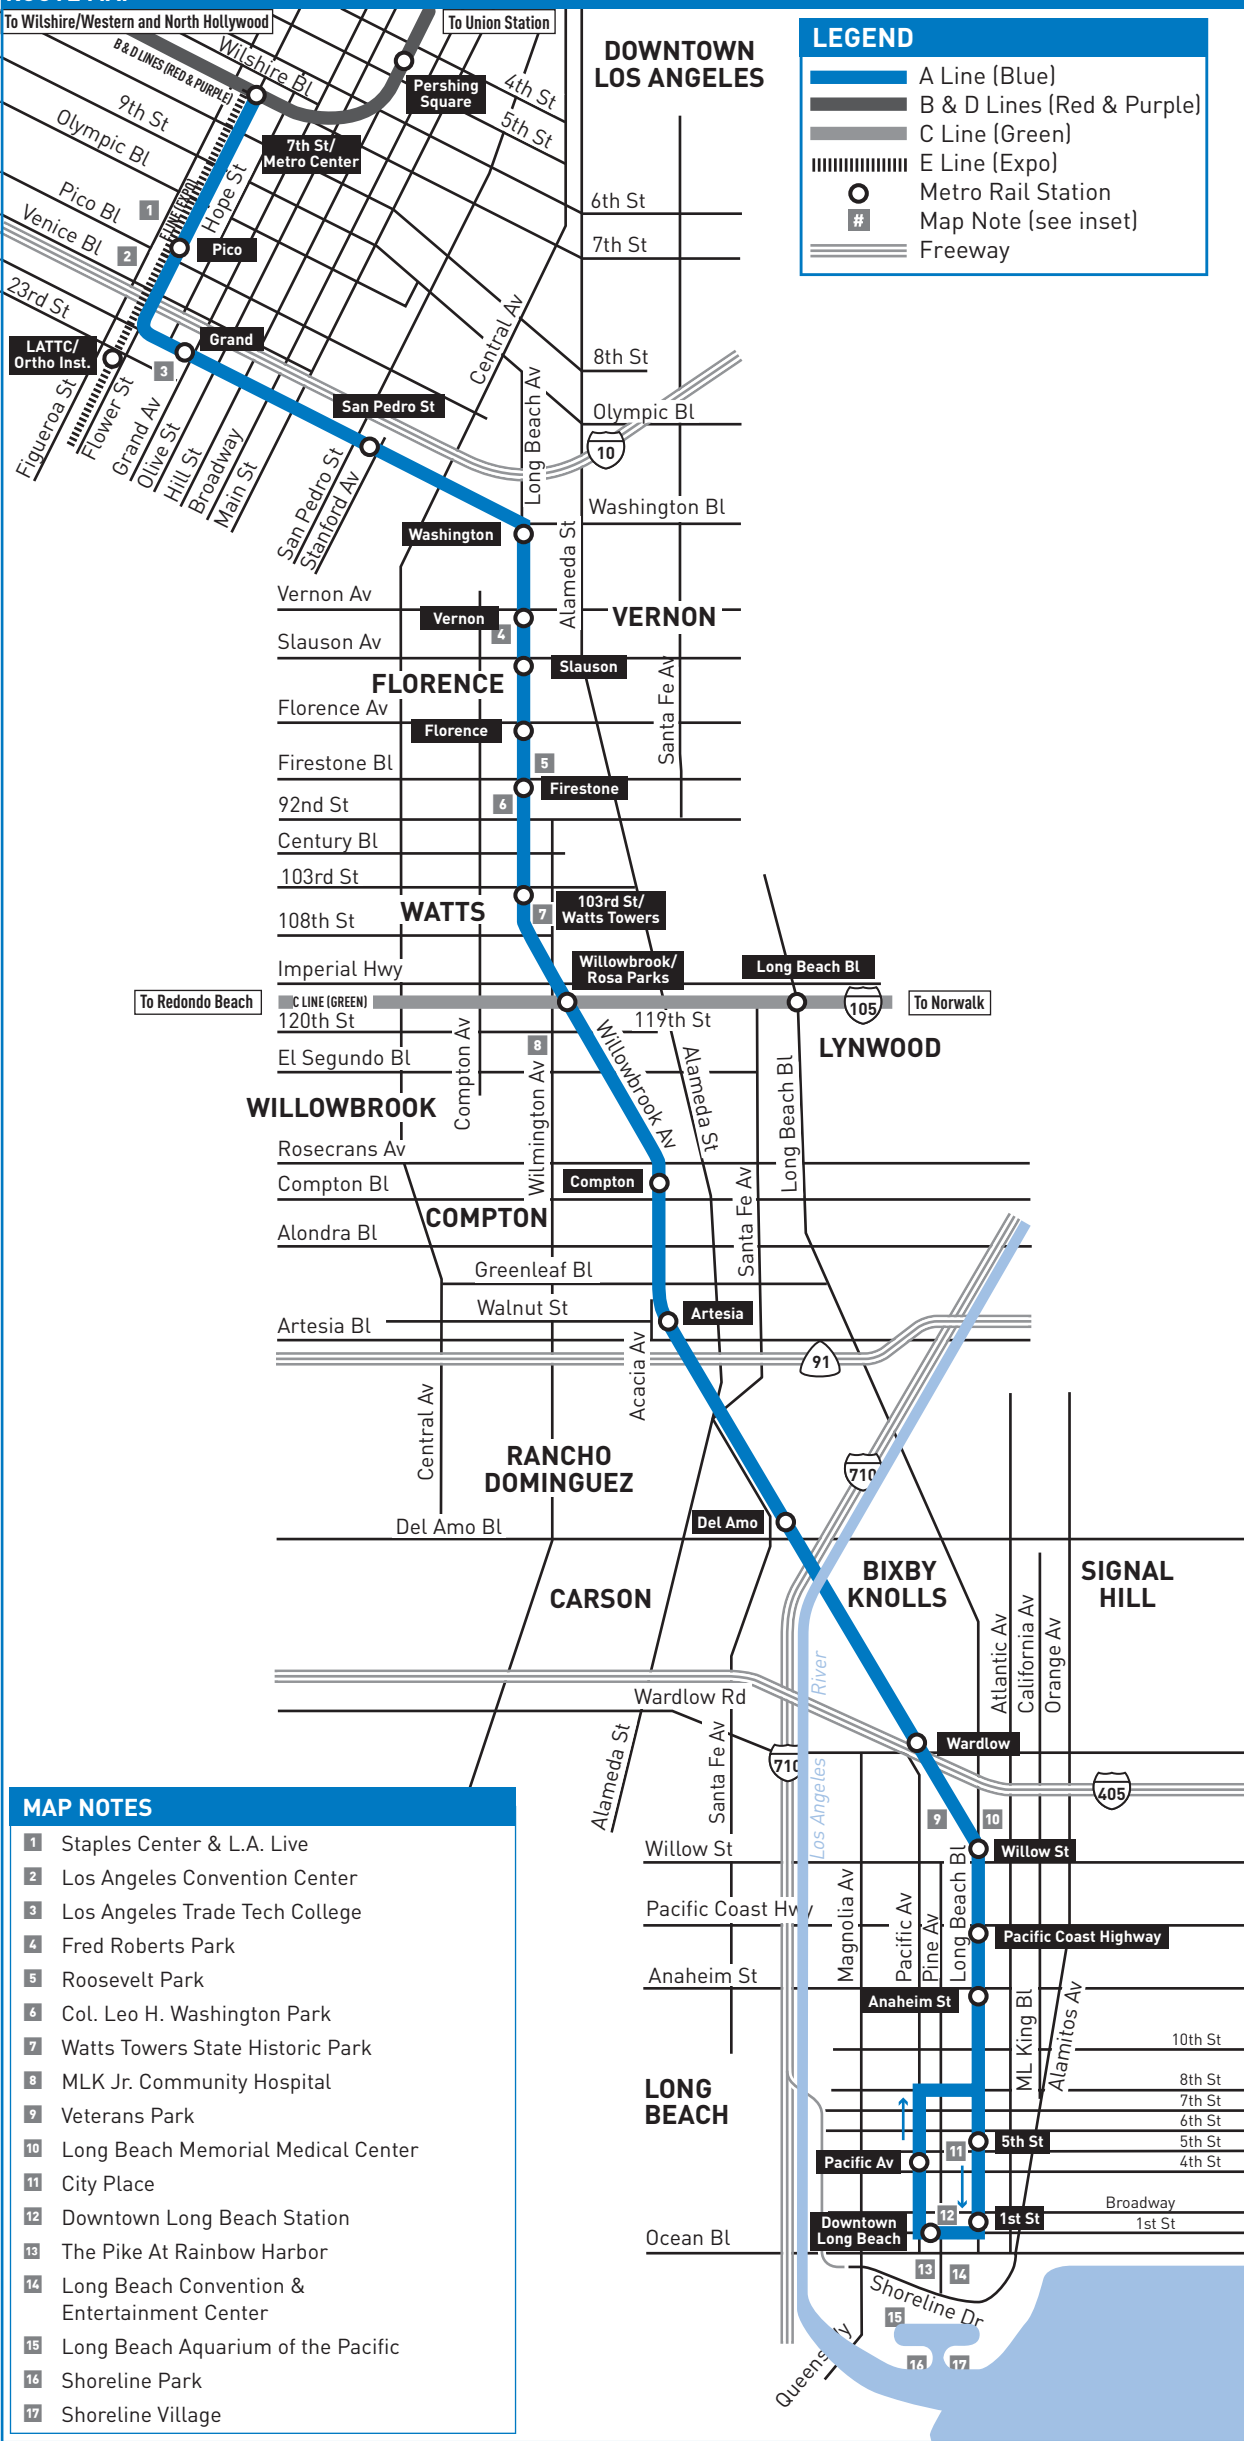

ROUTE MAP

LEGEND

- A Line (Blue)
- B & D Lines (Red & Purple)
- C Line (Green)
- E Line (Expo)
- Metro Rail Station
- # Map Note (see inset)
- Freeway

MAP NOTES

- 1 Staples Center & L.A. Live
- 2 Los Angeles Convention Center
- 3 Los Angeles Trade Tech College
- 4 Fred Roberts Park
- 5 Roosevelt Park
- 6 Col. Leo H. Washington Park
- 7 Watts Towers State Historic Park
- 8 MLK Jr. Community Hospital
- 9 Veterans Park
- 10 Long Beach Memorial Medical Center
- 11 City Place
- 12 Downtown Long Beach Station
- 13 The Pike At Rainbow Harbor
- 14 Long Beach Convention & Entertainment Center
- 15 Long Beach Aquarium of the Pacific
- 16 Shoreline Park
- 17 Shoreline Village