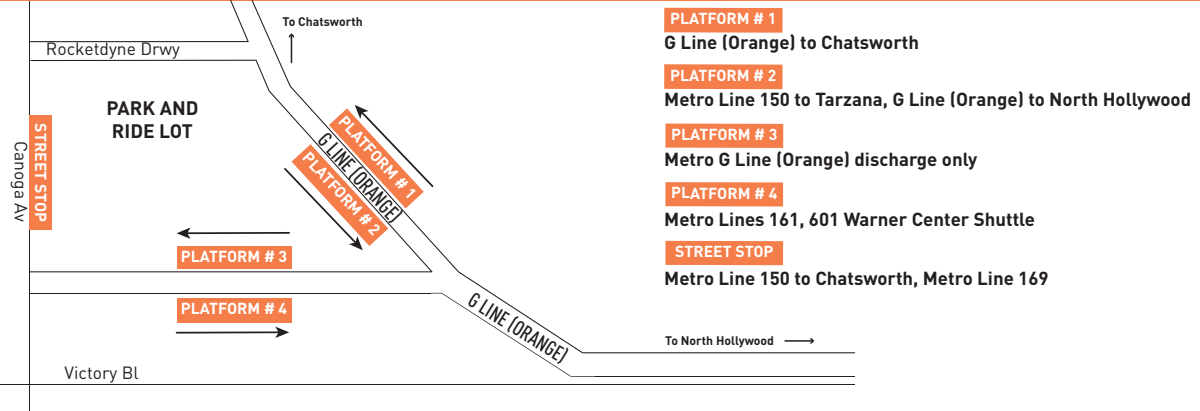

Metro

Subject to change without notice
Sujeto a cambios sin previo aviso

Map showing the route from Canoga Station to Hollywood Burbank Airport with station names: Canoga Station, Van Nuys Station, Burbank Airport North, and Hollywood Burbank Airport.

metro.net
323.GO.METRO

 **Wheelchair Hotline**
800.621.7828

 **Travel Info**
511

 **California Relay Service**
711

Metro Local

Eastbound to Burbank
Westbound to Canoga Station
via Saticoy St and Valley Circle Bl

Horarios de domingo y días feriados en vigor para New Year's Day, Memorial Day, Independence Day, Labor Day, Thanksgiving Day y Christmas Day

INSET MAP - CANOGA STATION

MAP NOTES

- 1 Canoga G Line (Orange) Station**
Metro 150, 161, 169, 601, G Line (Orange); Nearby transfers to Metro 164, 165; AVTA 787; VCTC Conejo Connections; SC796
- 2 Warner Center Transit Hub**
Metro 601, VCTC Conejo Connection; Nearby transfers to CE422; LA County Beach Bus
- 3 Westfield Topanga**
- 4 Westfield Promenade**
- 5 El Camino Real H.S.**
- 6 Fallbrook Shopping Center**
- 7 West Hills Medical Center**
Transfer to Metro 152, 162, 169
- 8 Northridge Hospital**
- 9 Van Nuys Airport**
- 10 Fulton College Preparatory School**
- 11 Van Nuys Metrolink Station**
Metro 169, 233, 761; Metrolink Ventura County Line; Amtrak
- 12 Panorama Mall**
- 13 Kaiser Foundation Hospital**
- 14 Burbank Airport - North Station**
- 15 Hollywood Burbank Airport**
- 16 Regional Intermodal Transportation Center**
Metro 169, 222; BB NoHo/Airport Transfers to Metrolink, Amtrak
- 17 Burbank Airport - South Station**
Metro 165; Metrolink Ventura County Line; Amtrak

ROUTE MAP