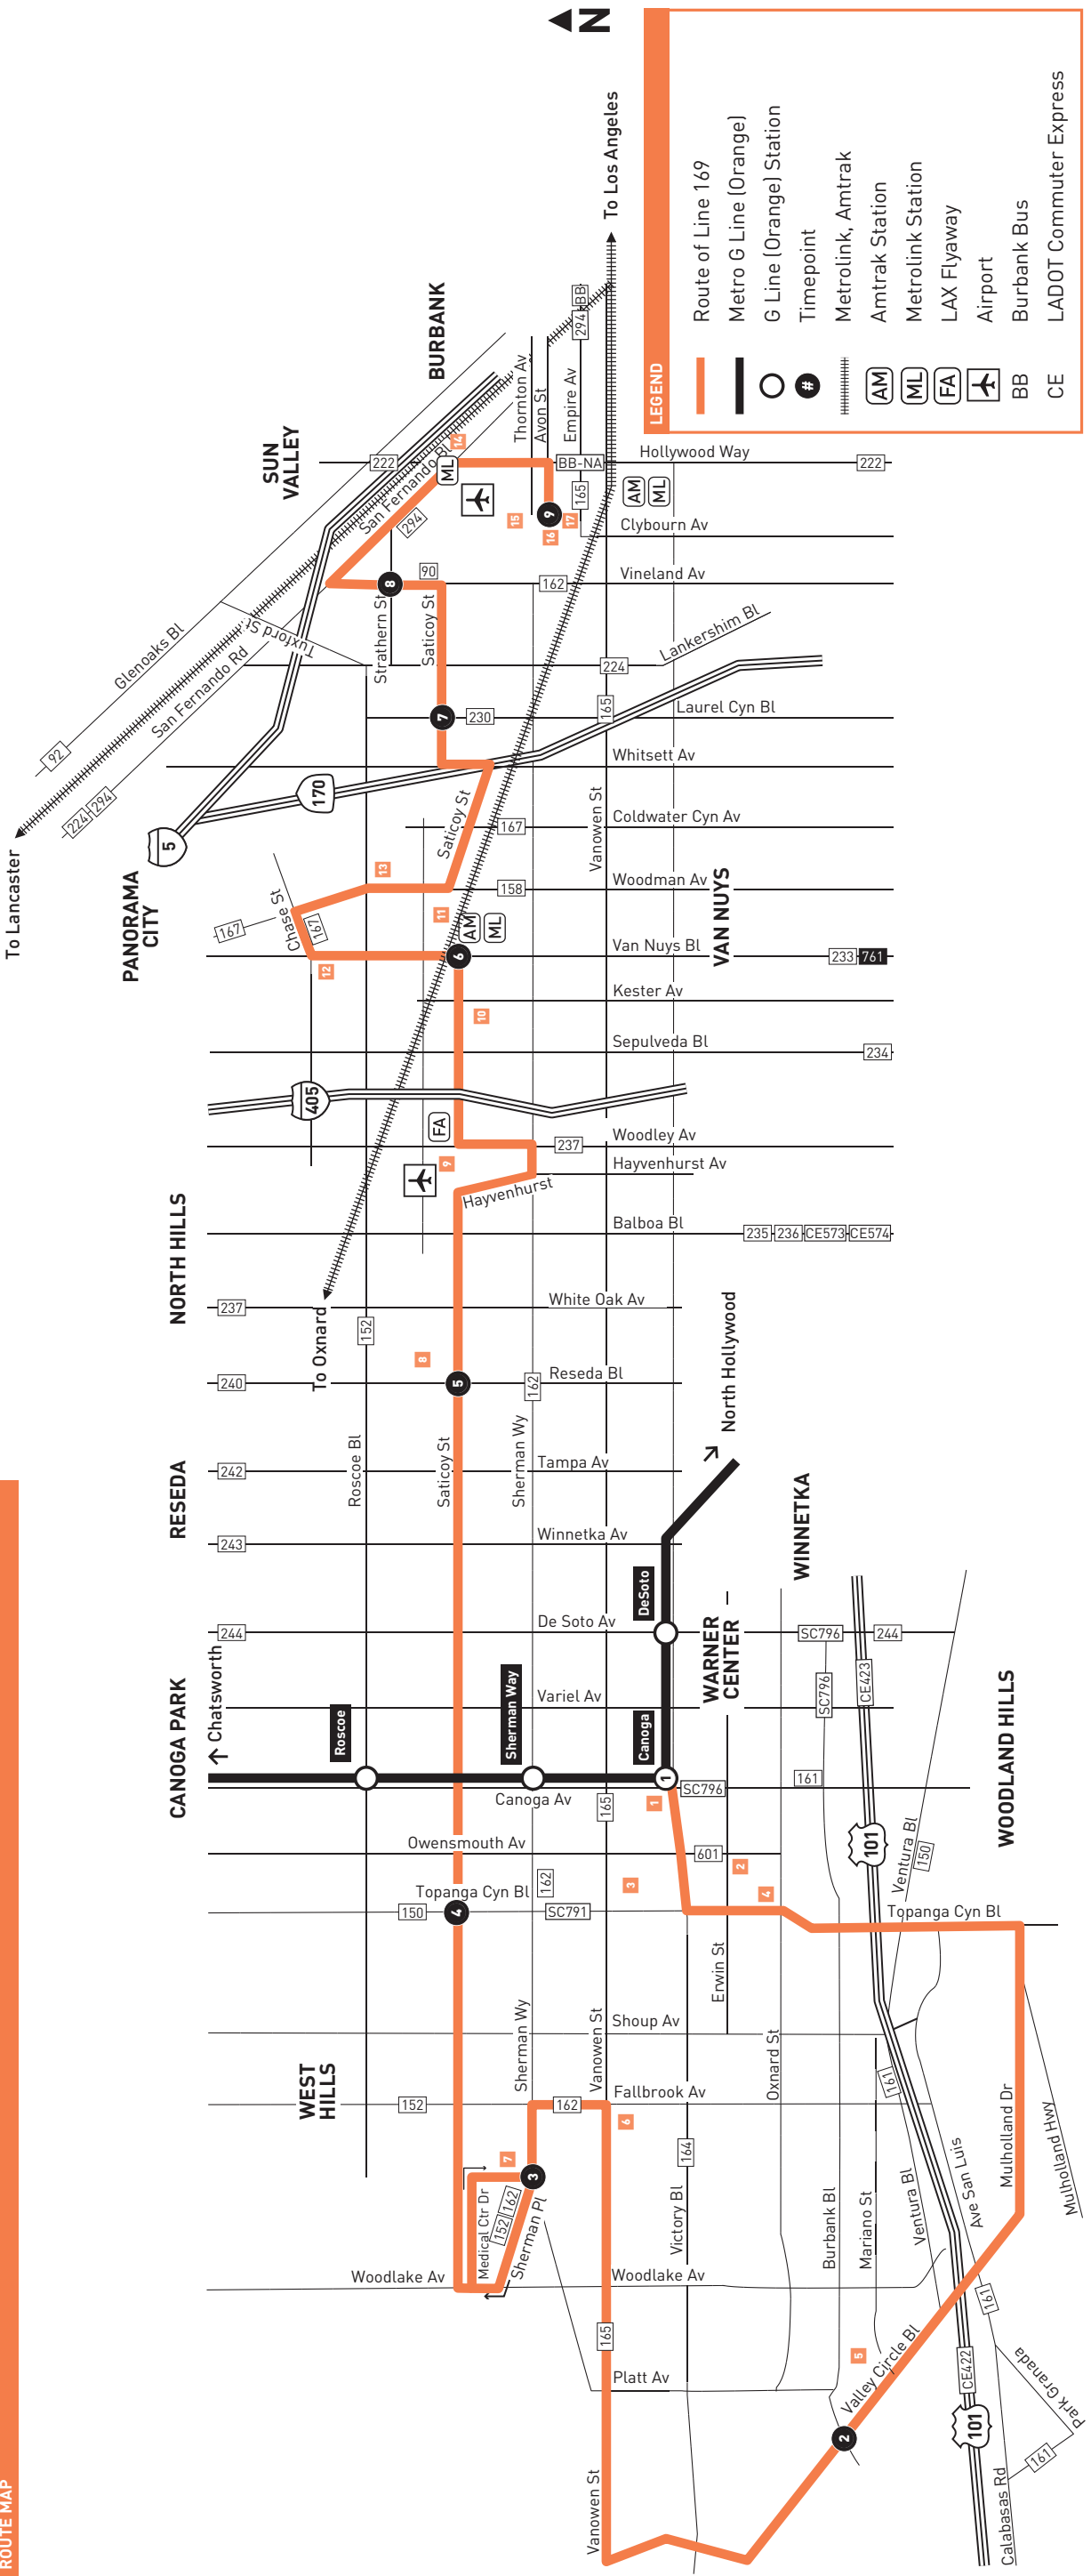

Metro

Subject to change without notice
Sujeto a cambios sin previo aviso

Map showing the route from Canoga Station to Hollywood Burbank Airport with station names: Canoga Station, Van Nuys Station, Burbank Airport North, and Hollywood Burbank Airport.

metro.net
323.GO.METRO

 **Wheelchair Hotline**
800.621.7828

 **Travel Info**
511

 **California Relay Service**
711

Metro Local

Eastbound to Burbank
Westbound to Canoga Station
via Saticoy St and Valley Circle Bl

Horarios de domingo y días feriados en vigor para New Year's Day, Memorial Day, Independence Day, Labor Day, Thanksgiving Day y Christmas Day

INSET MAP - CANOGA STATION

MAP NOTES

- 1 Canoga G Line (Orange) Station**
Metro 150, 161, 169, 601, G Line (Orange); Nearby transfers to Metro 164, 165; AVTA 787; VCTC Conejo Connections; SC796
- 2 Warner Center Transit Hub**
Metro 601, VCTC Conejo Connection; Nearby transfers to CE422; LA County Beach Bus
- 3 Westfield Topanga**
- 4 Westfield Promenade**
- 5 El Camino Real H.S.**
- 6 Fallbrook Shopping Center**
- 7 West Hills Medical Center**
Transfer to Metro 152, 162, 169
- 8 Northridge Hospital**
- 9 Van Nuys Airport**
- 10 Fulton College Preparatory School**
- 11 Van Nuys Metrolink Station**
Metro 169, 233, 761; Metrolink Ventura County Line; Amtrak
- 12 Panorama Mall**
- 13 Kaiser Foundation Hospital**
- 14 Burbank Airport - North Station**
- 15 Hollywood Burbank Airport**
- 16 Regional Intermodal Transportation Center**
Metro 169, 222; BB NoHo/Airport Transfers to Metrolink, Amtrak
- 17 Burbank Airport - South Station**
Metro 165; Metrolink Ventura County Line; Amtrak

ROUTE MAP