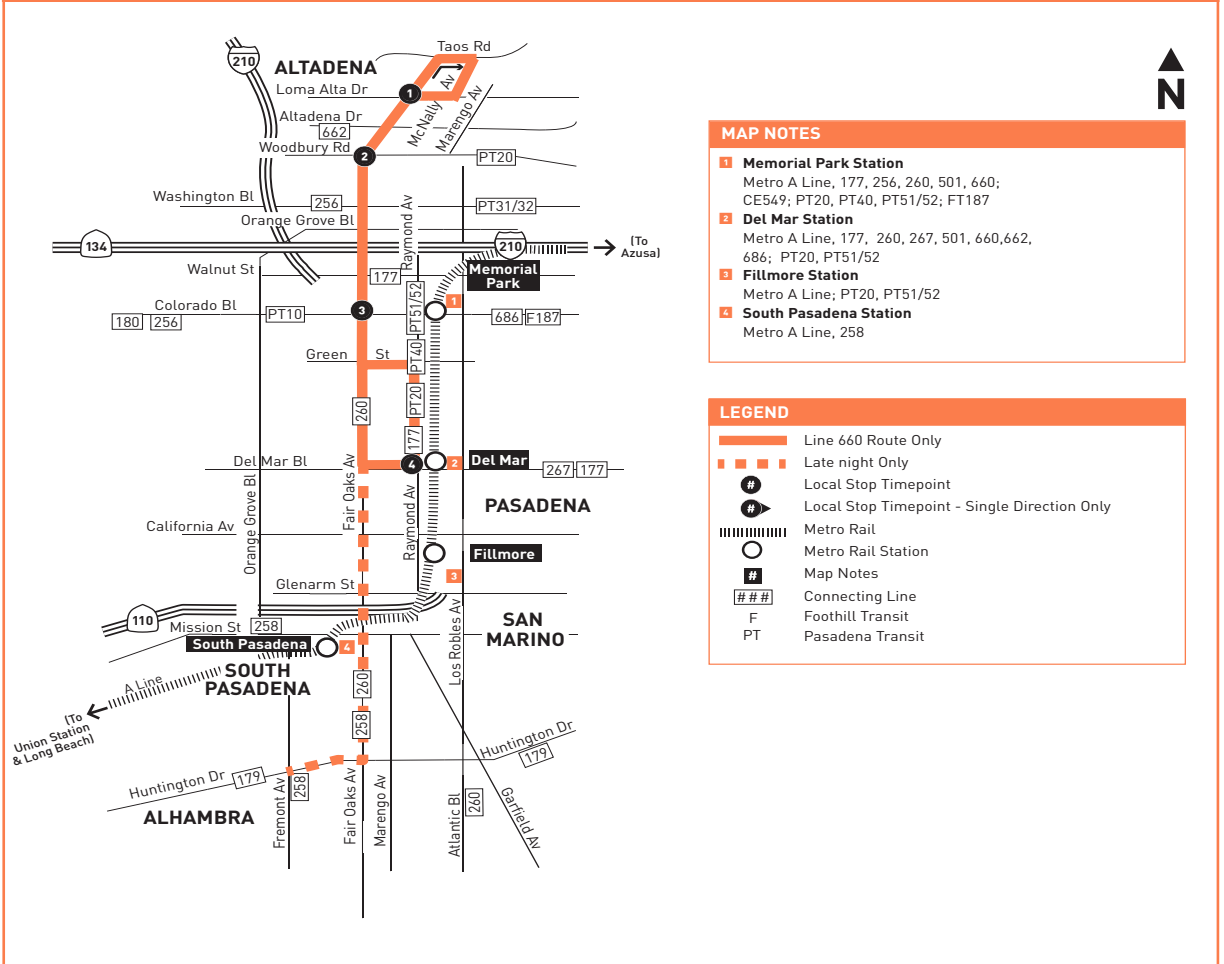

ROUTE MAP

Need information?

Transit Information: 323.466.3876
Customer Relations: 213.922.6235
In an Emergency: 1.888.950.7233 or 911