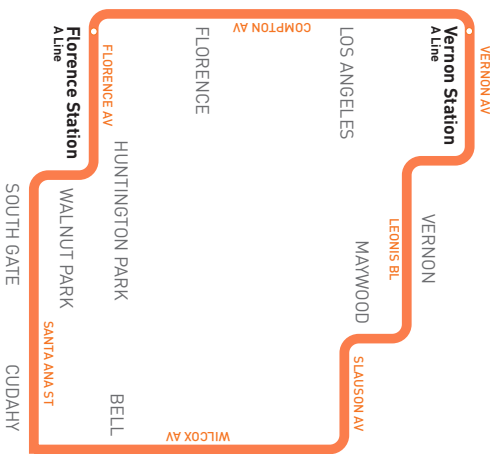

Saturday, Sunday & Holiday

611

Clockwise (Approximate Times / *Tiempos Aproximados*)

CUDAHY	HUNTINGTON PARK	FLORENCE	LOS ANGELES	VERNON	MAYWOOD	CUDAHY
1	2	3	4	5	6	1
Cecelia & Atlantic	Florence & Pacific	Florence Station	Vernon Station	Pacific & Santa Fe	Atlantic & Slauson	Cecelia & Atlantic
—	—	—	5:15A	5:19A	5:35A	5:51A
5:40A	5:57A	6:03A	6:17	6:21	6:37	6:54
6:35	6:53	6:59	7:14	7:18	7:34	7:51
7:34	7:53	7:59	8:15	8:19	8:35	8:52
8:36	8:54	9:00	9:15	9:19	9:34	9:51
9:35	9:53	9:59	10:14	10:18	10:33	10:50
10:34	10:52	10:58	11:13	11:17	11:32	11:49
11:33	11:51	11:57	12:12P	12:16P	12:31P	12:48P
12:31P	12:50P	12:56P	1:11	1:15	1:30	1:47
1:30	1:49	1:55	2:10	2:14	2:30	2:47
2:30	2:50	2:56	3:12	3:17	3:33	3:50
3:29	3:48	3:55	4:12	4:17	4:33	4:50
4:27	4:47	4:54	5:11	5:16	5:32	5:50
5:28	5:49	5:56	6:13	6:17	6:33	6:51
6:30	6:49	6:55	7:11	7:15	7:29	7:46
7:30	7:48	7:54	8:08	8:11	8:24	8:40
8:30	8:47	8:53	9:07	9:10	9:23	9:39
9:30	9:47	9:53	10:07	—	—	—

Saturday, Sunday and Holiday Schedules

Horarios de sábado, domingo y días feriados

Saturday, Sunday and Holiday Schedule in effect on New Year's Day, Memorial Day, Independence Day, Labor Day, Thanksgiving Day and Christmas Day.

Horarios de sábado, domingo y días feriados en vigor para New Year's Day, Memorial Day, Independence Day, Labor Day, Thanksgiving Day and Christmas Day.

metrolink
323.60.METRO
Wheelchair Hotline
800.621.7828
Travel Info
511
California Relay Service
711

Effective Aug 06 2023

Metro Local
Huntington Park Shuttle