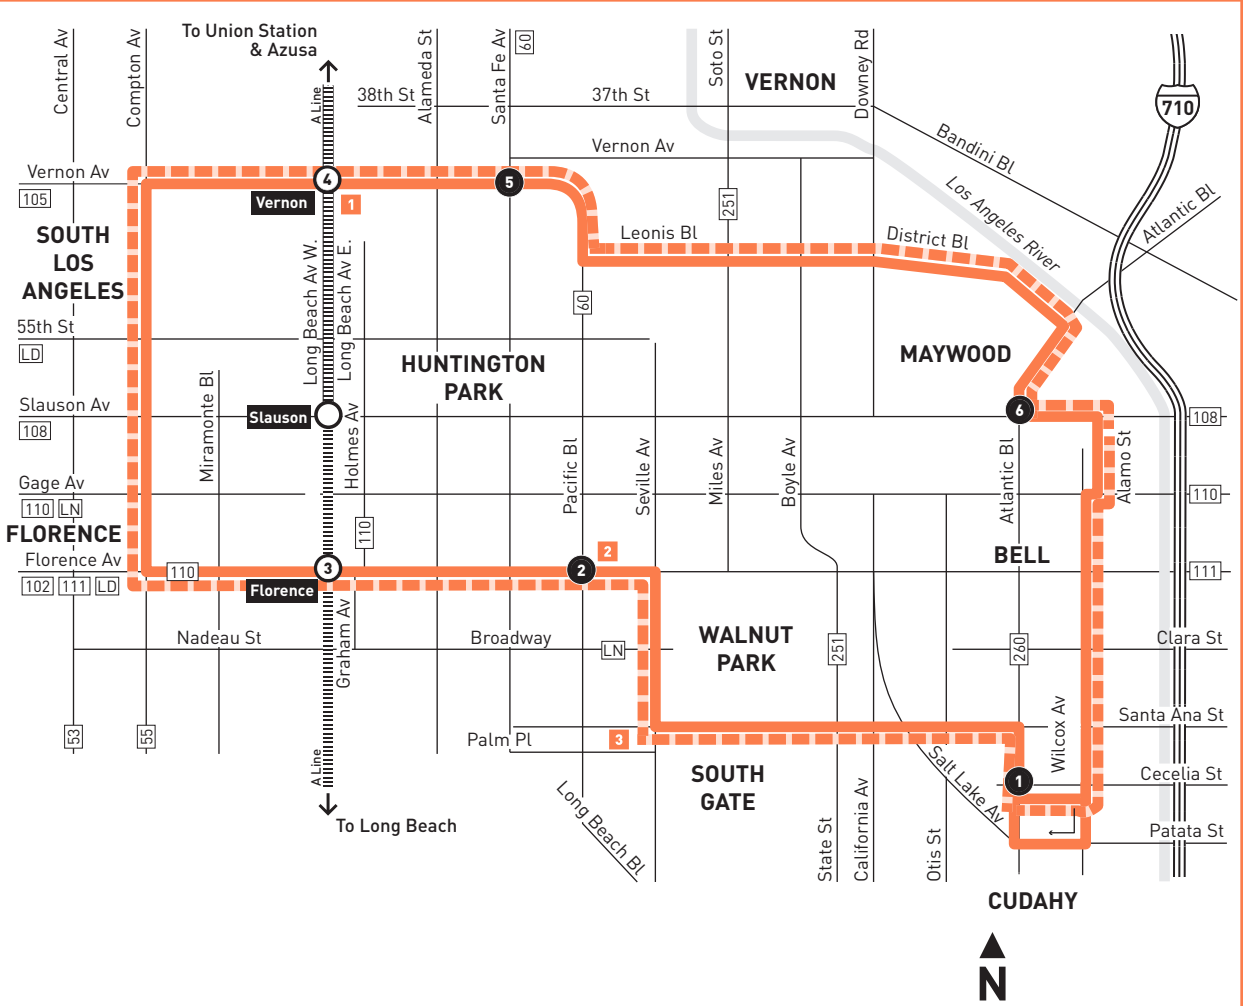

CUDAHY	MAYWOOD	VERNON	LOS ANGELES	FLORENCE	HUNTINGTON PARK	CUDAHY
1	6	5	4	3	2	1
Cecelia & Atlantic	Atlantic & Slauson	Vernon & Santa Fe	Vernon Station	Florence Station	Florence & Pacific	Cecelia & Atlantic
—	—	—	5:39A	5:52A	5:57A	6:10A
6:05A	6:20A	6:35A	6:39	6:52	6:57	7:11
7:05	7:20	7:36	7:40	7:53	7:59	8:14
8:01	8:16	8:32	8:36	8:49	8:55	9:10
9:02	9:17	9:32	9:36	9:50	9:56	10:10
10:01	10:16	10:31	10:35	10:49	10:56	11:10
11:00	11:15	11:30	11:34	11:48	11:55	12:09P
11:59	12:14P	12:30P	12:34P	12:48P	12:55P	1:09
1:00P	1:15	1:31	1:35	1:49	1:56	2:10
2:00	2:15	2:31	2:35	2:49	2:56	3:11
3:00	3:15	3:32	3:37	3:51	3:59	4:14
4:00	4:15	4:33	4:38	4:52	5:00	5:15
5:00	5:15	5:33	5:38	5:52	6:00	6:15
6:00	6:15	6:31	6:35	6:49	6:57	7:10
7:00	7:15	7:30	7:33	7:47	7:54	8:07
8:00	8:15	8:29	8:32	8:45	8:51	9:04
9:00	9:15	9:29	9:32	9:45	9:51	10:04
10:00	10:15	10:29	10:32	—	—	—

Lose something?

Learn more about Metro's Lost & Found service. Visit metro.net/lostandfound or call 323.937.8920.

ROUTE MAP

LEGEND

- Line 611 Clockwise Route
- Line 611 Counter Clockwise Route
- Metro Rail
- Local Stop Timepoint
- Metro Rail / Busway Station & Timepoint
- Metro Rail / Busway Station
- Transit Center
- Map Notes
- Connecting Line
- Rapid Connecting Line
- LD LADOT DASH
- LN County of Los Angeles - The Link

MAP NOTES

- 1 Vernon Station**
Metro A Line; Metro 105, 611; LADOT DASH; Pueblo Del Rio, DASH Southeast
- 2 Florence & Pacific**
Metro 60, 102, 111, 251, 611; LADOT DASH
Chesterfield Square; The Link Florence - Firestone - Walnut Park
- 3 South Gate Plaza**
Metro 60, 102; The Link Florence - Firestone - Walnut Park