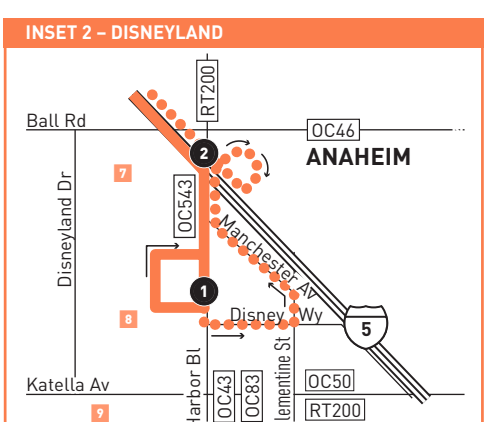

### Passenger Restrictions

SOUTHBOUND	From 5th & Los Angeles to and including Flower & Adams, passengers may board only. From 37th St/USC Station to southeast terminals, passengers may board and alight at all designated stops.
NORTHBOUND	From Disneyland to 37th St/USC Station, passengers may board and alight at all designated stops. From HOV roadway & Adams (at Flower) to 6th & Los Angeles inclusive, passengers will be discharged only.

### ROUTE MAP

- #### MAP NOTES
- Crypto.com Arena**  
A, E, J Lines (Blue, Expo, Silver); Metro 28, 81, 460, CE 419, 423, 438, 448, 534; DASH F; FT Silver Streak; T4X
  - Los Angeles Convention Center**  
A, E, J Lines (Blue, Expo, Silver); Metro 30, 81, 460, CE 419, 438, 448; DASH F;
  - Norwalk C Line (Green) Station**  
Metro 111, 115, 120, 125, 460, 577; N 2, 4, 5, 7; LB 172, 173
  - Knott's Berry Farm**  
Metro 460; OC 29, 38, 529
  - Buena Park Mall**  
Metro 460; OC 38
  - Fullerton Park & Ride Lot**  
Metro 460; OC 25, 26, 30, 33, 35, 529
  - Disneyland**  
Metro 460; OC 43, 50, 83, 543; ART; RT 200
  - Disneyland Shuttle Entrance**  
Metro 460; OC 43, 83, 543; ART; RT 200
  - Anaheim Convention Center**