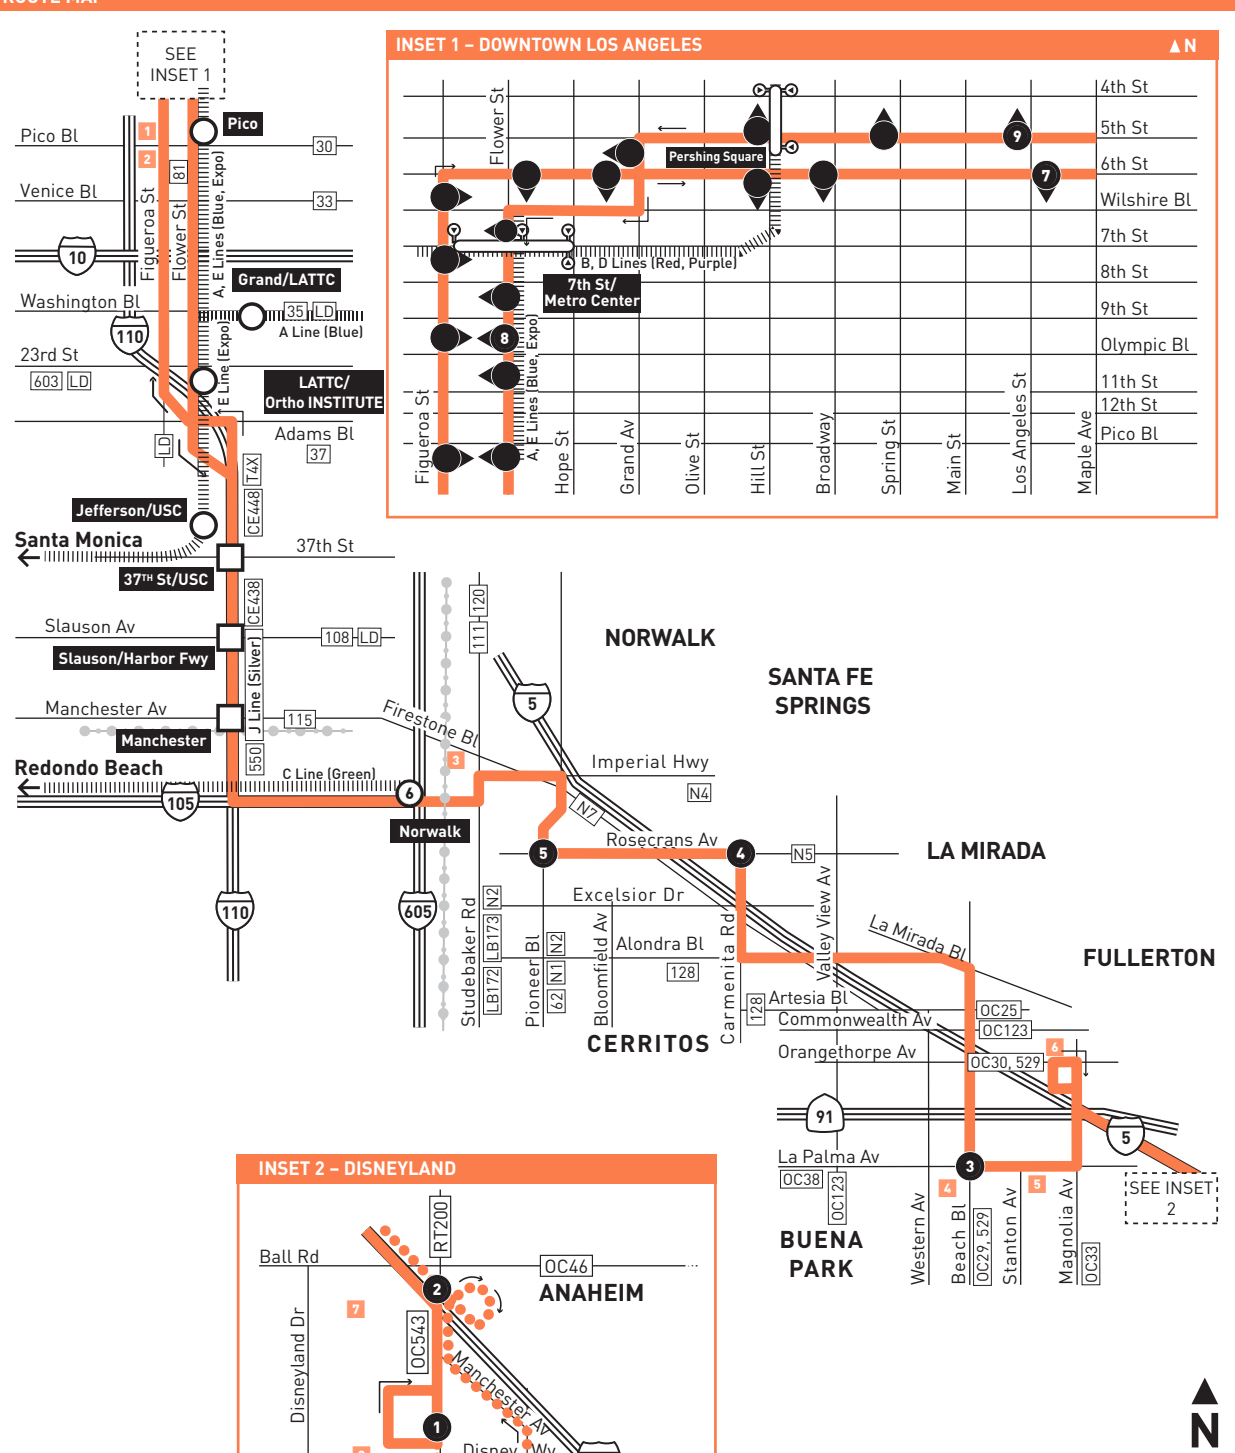

Passenger Restrictions

SOUTHBOUND	From 5th & Los Angeles to and including Flower & Adams, passengers may board only. From 37th St/USC Station to southeast terminals, passengers may board and alight at all designated stops.
NORTHBOUND	From Disneyland to 37th St/USC Station, passengers may board and alight at all designated stops. From HOV roadway & Adams (at Flower) to 6th & Los Angeles inclusive, passengers will be discharged only.

Freeway Express Zone Fares/Tarifas Para Zonas En Las Autopistas

Additional fare may be required for travel on freeway.
Please call 1.323.GOMETRO for more information.

Tarifa adicional puede ser requerida para viajar en las autopistas.
Por favor llame al 1.323.GOMETRO para mas información.

ROUTE MAP

1. #### MAP NOTES
1. **Crypto.com Arena**
     A, E, J Lines (Blue, Expo, Silver); Metro 28, 81, 460, CE 419, 423, 438, 448, 534; DASH F; FT Silver Streak; T4X
  2. **Los Angeles Convention Center**
     A, E, J Lines (Blue, Expo, Silver); Metro 30, 81, 460, CE 419, 438, 448; DASH F;
  3. **Norwalk C Line (Green) Station**
     Metro 111, 115, 120, 125, 460, 577; N 2, 4, 5, 7; LB 172, 173
  4. **Knott's Berry Farm**
     Metro 460; OC 29, 38, 529
  5. **Buena Park Mall**
     Metro 460; OC 38
  6. **Fullerton Park & Ride Lot**
     Metro 460; OC 25, 26, 30, 33, 35, 529
  7. **Disneyland**
     Metro 460; OC 43, 50, 83, 543; ART; RT 200
  8. **Disneyland Shuttle Entrance**
     Metro 460; OC 43, 83, 543; ART; RT 200
  9. **Anaheim Convention Center**

1. #### LEGEND
2. Line 460 Route
   - Fare Zone
   - Timepoint
   - Busway Station
   - Metro Rail
   - Metro Rail Station
   - Metro Rail Station and Timepoint
   - Anaheim Resort Transit
   - Norwalk Transit
   - Foothill Transit
   - Orange County Bus
   - Long Beach Transit
   - LADOT DASH
   - LADOT Commuter Express
   - Torrance Transit
   - Riverside Transit
3. #### INSET 1 - DOWNTOWN LOS ANGELES
4. Local Stop
   - Local Stop - Single Direction Only
   - Metro Rail Station
   - Metro Rail Station Entrance
5. #### INSET 2 - DISNEYLAND
6. Northbound Route
   - Southbound Route

Need to know on the go?

Download *Transit* app for trip plans, service alerts, maps and more.