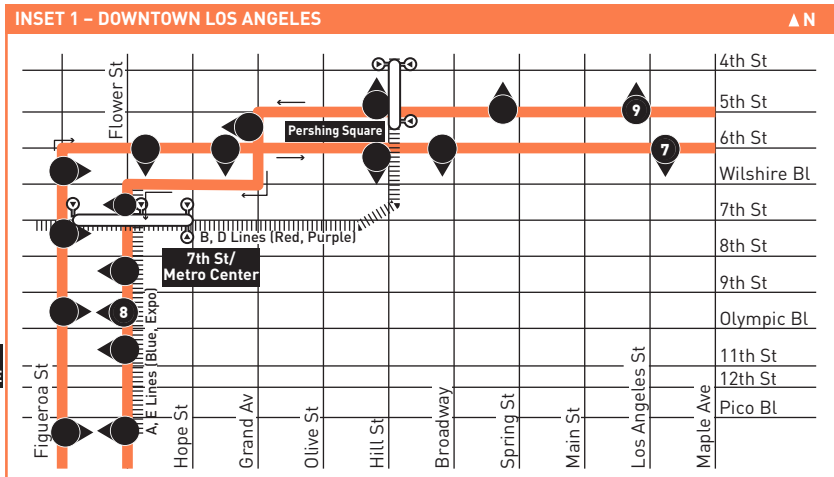

### Passenger Restrictions

SOUTHBOUND	From 5th & Los Angeles to and including Flower & Adams, passengers may board only. From 37th St/USC Station to southeast terminals, passengers may board and alight at all designated stops.
NORTHBOUND	From Disneyland to 37th St/USC Station, passengers may board and alight at all designated stops. From HOV roadway & Adams (at Flower) to 6th & Los Angeles inclusive, passengers will be discharged only.

### ROUTE MAP

- #### MAP NOTES
- Crypto.com Arena**  
A, E, J Lines (Blue, Expo, Silver); Metro 28, 81, 460, CE 419, 423, 438, 448, 534; DASH F; FT Silver Streak; T4X
  - Los Angeles Convention Center**  
A, E, J Lines (Blue, Expo, Silver); Metro 30, 81, 460, CE 419, 438, 448; DASH F;
  - Norwalk C Line (Green) Station**  
Metro 111, 115, 120, 125, 460, 577; N 2, 4, 5, 7; LB 172, 173
  - Knott's Berry Farm**  
Metro 460; OC 29, 38, 529
  - Buena Park Mall**  
Metro 460; OC 38
  - Fullerton Park & Ride Lot**  
Metro 460; OC 25, 26, 30, 33, 35, 529
  - Disneyland**  
Metro 460; OC 43, 50, 83, 543; ART; RT 200
  - Disneyland Shuttle Entrance**  
Metro 460; OC 43, 83, 543; ART; RT 200
  - Anaheim Convention Center**