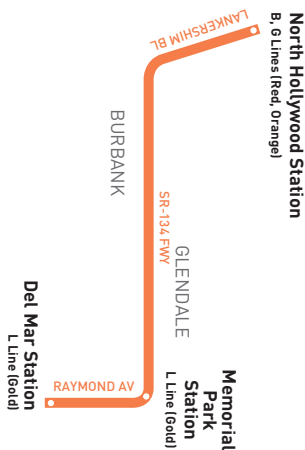

Special Notes

AFTER DEPARTING EITHER PASADENA OR NORTH HOLLYWOOD, BUSES MAY ARRIVE AT STOPS EARLIER OR LATER THAN THE SHOWN SCHEDULED TIME SUBJECT TO FREEWAY CONDITIONS.

Avisos especiales

SALIENDO DE PASADENA O DE NORTH HOLLYWOOD, LOS AUTOBUSES PUEDEN LLEGAR MÁS TARDE O MÁS TEMPRANO DEPENDIENDO DE LAS CONDICIONES DE TRÁFICO EN EL FREEWAY.

Saturday, Sunday and Holiday Schedules

Saturday, Sunday and Holiday Schedule in effect on New Year's Day, Memorial Day, Independence Day, Labor Day, Thanksgiving Day and Christmas Day.

Horarios de sábado, domingo y días feriados

Horarios de sábado, domingo, y días feriados en vigor para New Year's Day, Memorial Day, Independence Day, Labor Day, Thanksgiving Day and Christmas Day.

the **501**

NoHo to Pasadena

Introducing Metro Express service
Orange Line to Gold Line

Metro

metro.net
323.GO.METRO
Wheelchair Hotline
800.621.7828

Travel Info
511
California Relay Service
711

Effective Jun 26 2022

501

Metro NoHo-Pasadena Express
G Line (Orange) to L Line (Gold)
Eastbound to Pasadena
Westbound to North Hollywood
via SR-134 Freeway