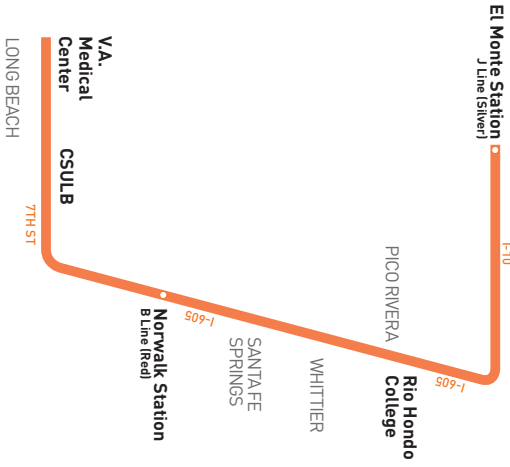

Southbound *Al Sur* (Approximate Times / Tiempos Aproximados)

EL MONTE	WHITTIER	NORWALK	LONG BEACH
1	2	3	4
El Monte Bus Station	Rio Hondo College	Norwalk C Line (Green) Station	Cal State Univ. Long Beach
4:22A	4:36A	4:53A	5:17A
5:07	5:21	5:38	6:02
5:49	6:04	6:23	6:47
6:31	6:46	7:08	7:32
7:12	7:31	7:53	8:17
7:56	8:16	8:38	9:02
8:48	9:03	9:23	9:47
9:33	9:48	10:08	10:32
10:18	10:33	10:53	11:17
11:03	11:18	11:38	12:02P
11:48	12:03P	12:23P	12:47
12:33P	12:48	1:08	1:32
1:18	1:33	1:53	2:17
2:01	2:17	2:38	3:02
2:44	3:00	3:23	3:47
3:24	3:42	4:08	4:32
4:06	4:24	4:53	5:17
4:51	5:09	5:38	6:02
5:39	5:57	6:23	6:47
6:30	6:47	7:08	7:32
7:20	7:36	7:55	8:19
8:12	8:28	8:45	9:09
9:02	9:18	9:35	9:59

Saturday, Sunday and Holiday Schedules

No service on Saturday, Sunday, New Year's Day, Memorial Day, Independence Day, Labor Day, Thanksgiving Day and Christmas Day.

Horarios de sábado, domingo y días feriados

No hay servicio en sábado, domingo, New Year's Day, Memorial Day, Independence Day, Labor Day, Thanksgiving Day y Christmas Day.

Freeway Express Zone Fares/Tarifas Para Zonas En Las Autopistas

Additional fare may be required for travel on freeway.
Please call 1.323.GOMETRO for more information.

Tarifa adicional puede ser requerida para viajar en las autopistas.
Por favor llame al 1.323.GOMETRO para mas información.

metro.net 323.GO.METRO
Wheelchair Hotline 800.621.7828
Travel Info 511
California Relay Service 711

Effective Jun 26 2022
577
Metro Local
Northbound to El Monte Station
Southbound to Long Beach Va Med. Ctr.
Via I-605 Fwy