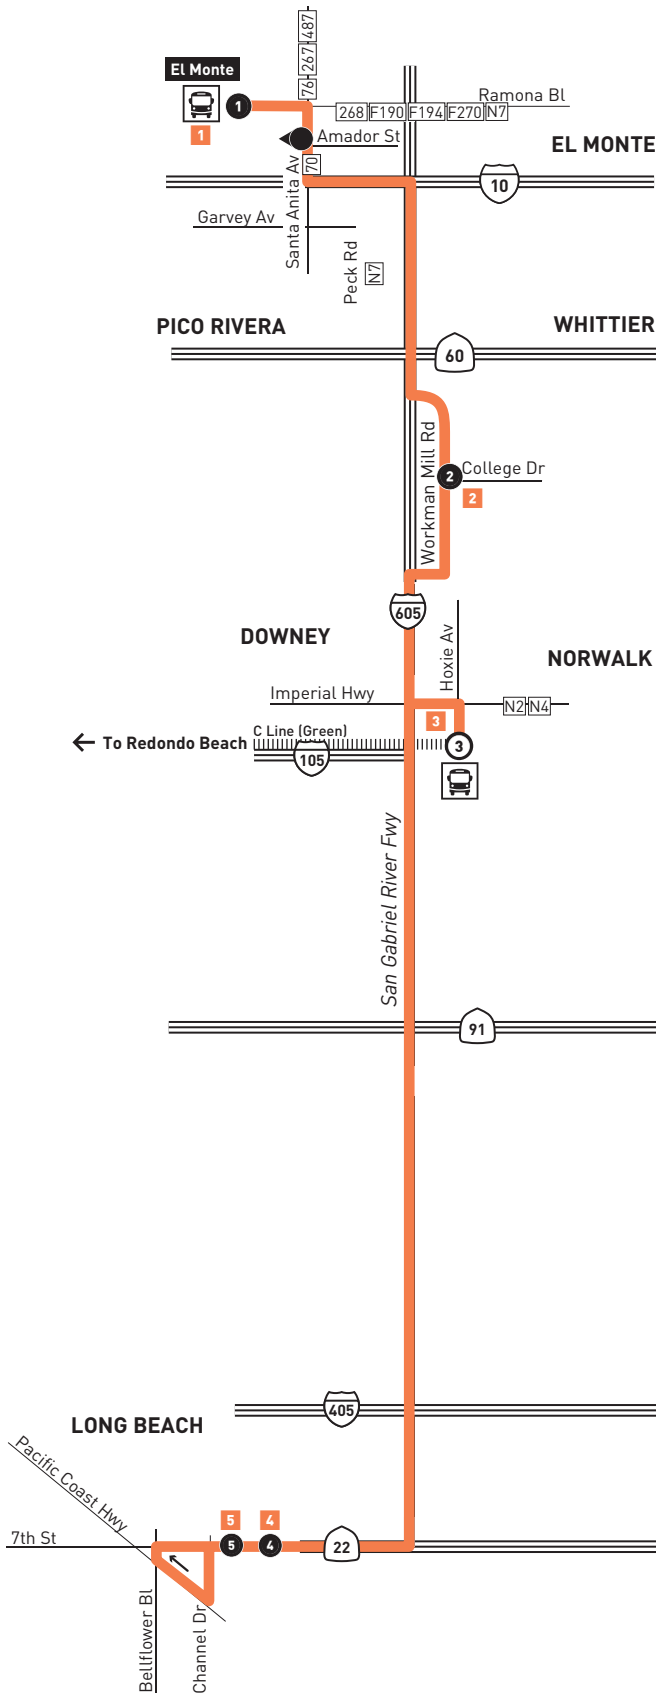

Monday through Friday

Effective Jun 26 2022

577

Northbound *Al Norte* (Approximate Times / Tiempos Aproximados)

LONG BEACH	NORWALK	WHITTIER	EL MONTE
5	4	3	2
V.A. Medical Center Long Beach	Norwalk C Line (Green) Station	Rio Hondo College	El Monte Bus Station
5:39A	6:03A	6:19A	6:35A
6:29	6:53	7:13	7:30
7:14	7:38	7:58	8:15
7:59	8:23	8:42	8:58
8:44	9:08	9:26	9:42
9:29	9:53	10:11	10:27
10:14	10:38	10:56	11:12
10:59	11:23	11:41	11:57
11:44	12:08P	12:26P	12:42P
12:29P	12:53	1:11	1:28
1:14	1:38	1:57	2:14
1:59	2:23	2:43	3:00
2:44	3:08	3:31	3:49
3:29	3:53	4:17	4:35
4:14	4:38	5:02	5:21
4:59	5:23	5:47	6:06
5:44	6:08	6:29	6:46
6:29	6:53	7:11	7:27
7:14	7:38	7:54	8:08
7:54	8:18	8:33	8:47
8:44	9:08	9:22	9:36
9:34	9:58	10:12	10:26
10:24	10:48	11:02	11:16

Effective Jun 26 2022
577
 Metro Local
 Northbound to El Monte Station
 Southbound to Long Beach Va Med. Ctr.
 Via I-605 Fwy

LEGEND

- Line 577 Route
- ||||| Metro Rail
- Local Stop Timepoint
- Local Stop
- ◀ Local Stop - Southbound Direction Only
- ⊕ Metro Rail / Busway Station & Timepoint
- Metro Rail / Busway Station
- Transit Center
- # Map Notes
- ### Connecting Line
- F Foothill Transit
- LB Long Beach Transit
- N Norwalk Transit
- OC Orange County Transportation Authority (OCTA)

MAP NOTES

- 1 El Monte Station**
Upper Level: Metro J Line (Silver 910/950); F486, F488, F492, Silver Streak; Greyhound; Hollywood Bowl Shuttle
Lower Level: Metro 70, 76, 267, 268, 287, 577; F178, F190, F194, F269, F270, F282; N7
- 2 Rio Hondo College**
 Metro 577; N1, N7; F274
- 3 Norwalk Station**
 Metro 111, 115, 120, 125, 460, 577, C Line (Green); N2, N4, N5, N7; LB172, LB173
- 4 Cal State Long Beach**
 Metro 577; LB45, LB46, LB81, LB91, LB92, LB93, LB94, LB96, LB121, LB171, LB175; OC1, OC50, OC60, OC560
- 5 VA Medical Center**
 Metro 577; LB81, LB91, LB92, LB93, LB94, LB96, LB121, LB171, LB175; OC1, OC50, OC60, OC560