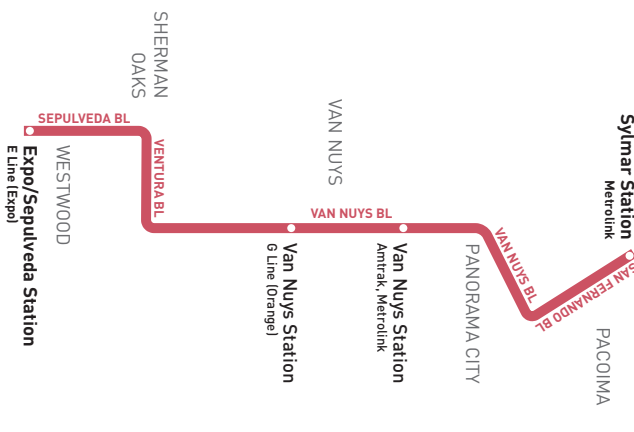

Monday through Friday

Effective Jun 26 2022

761

Northbound Al Norte (Approximate Times / Tiempos Aproximados)

Southbound Al Sur (Approximate Times / Tiempos Aproximados)

Table with 6 columns for stations: West Los Angeles, Westwood, Sherman Oaks, Van Nuys, Panorama City, Sylmar. Rows show train arrival and departure times from 5:35A to 9:40.

Table with 6 columns for stations: Sylmar, San Fernando, Van Nuys, Sherman Oaks, Westwood, West Los Angeles. Rows show train arrival and departure times from 3:57A to 9:15.

Saturday, Sunday & Holidays

761

Northbound Al Norte (Approximate Times / Tiempos Aproximados)

Southbound Al Sur (Approximate Times / Tiempos Aproximados)

Table with 6 columns for stations: West Los Angeles, Westwood, Sherman Oaks, Van Nuys, Panorama City, Sylmar. Rows show train arrival and departure times from 5:36A to 9:40.

Table with 6 columns for stations: Sylmar, Panorama City, Van Nuys, Sherman Oaks, Westwood, West Los Angeles. Rows show train arrival and departure times from 3:55A to 9:14.

metro.net 323.GO.METRO Wheelchair Hotline 800.621.7828

STL Travel Info 511 California Relay Service 711

Effective Jun 26 2022 761 Metro Rapid Northbound to Sylmar Southbound to West Los Angeles Via San Fernando Bl, Van Nuys Bl, Sepulveda Bl