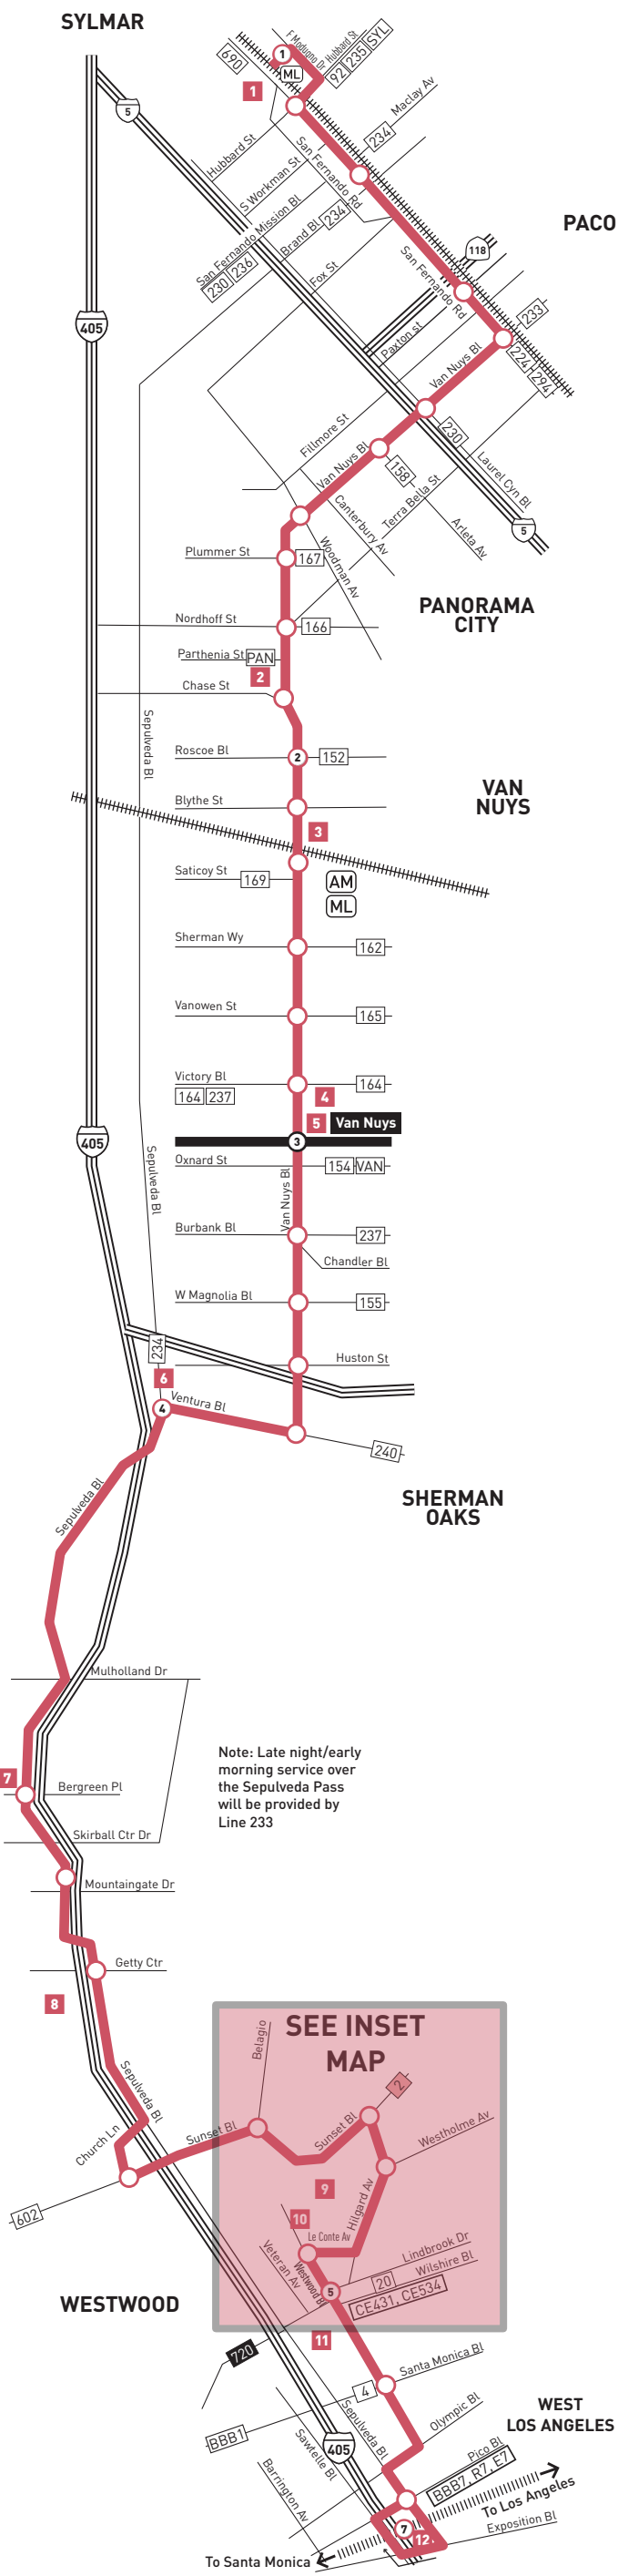

Saturday, Sunday and Holiday Schedules

Saturday, Sunday and Holiday Schedule in effect on New Year's Day, Memorial Day, Independence Day, Labor Day, Thanksgiving Day and Christmas Day.

Horarios de sábado, domingo y días feriados

Horarios de sábado, domingo, y días feriados en vigor para New Year's Day, Memorial Day, Independence Day, Labor Day, Thanksgiving Day y Christmas Day.

ROUTE MAP

LEGEND

- Route of Line 761
- # Rapid Stop Timepoint
- Rapid Stop
- ◐ Rapid Stop - Single Direction Only
- ||||| Metro E Line (Expo)
- Metro G Line (Orange)
- ||||| Metrolink, Amtrak
- # Rapid Stop Timepoint & Metro E & G Line (Expo, Orange) Station
- Transit Center
- AV Antelope Valley Transit Authority
- BBB Big Blue Bus
- CC Culver City Bus
- CE LADOT Commuter Express
- PAN LADOT Panorama City/ Van Nuys DASH
- SC Santa Clarita Transit
- SYL LADOT Sylmar DASH
- VAN LADOT Van Nuys/Studio City DASH

MAP NOTES

1. **1 Sylmar Station**
   Metro 92, 224, 230, 234, 235, 236, 294, 690, 761; CE574; LADOT Sylmar DASH; Metrolink Antelope Valley Line
2. **2 Panorama Mall**
3. **3 Van Nuys Metrolink Station**
   Metro 169, 233, 761; LD Panorama City/Van Nuys; Metrolink Ventura County Line; Amtrak
4. **4 Van Nuys Civic Center**
5. **5 Van Nuys G Line (Orange) Station**
   Metro 154, 233, 237, 761; LD Van Nuys/Studio City
6. **6 Sherman Oaks Galleria**
7. **7 Skirball Cultural Center and Museum**
8. **8 Getty Center Museum**
9. **9 UCLA**
   Metro 2, 20, 602, 720; AV786; BBB 1, 2, 8; R12, 17, 18; C6; CE431, 534, 573; SC797/792
10. **10 Le Conte Av & Westwood Bl**
    Metro 2; CE573; BBB1, 2, 8; Rapid 12; SC797/792, CC6, R6
11. **11 Federal Building**
12. **12 Sepulveda E Line (Expo) Station**
    Metro 233 (Late night, early mornings), 761; BBB 7, 17, Rapid 7; CC6; R6