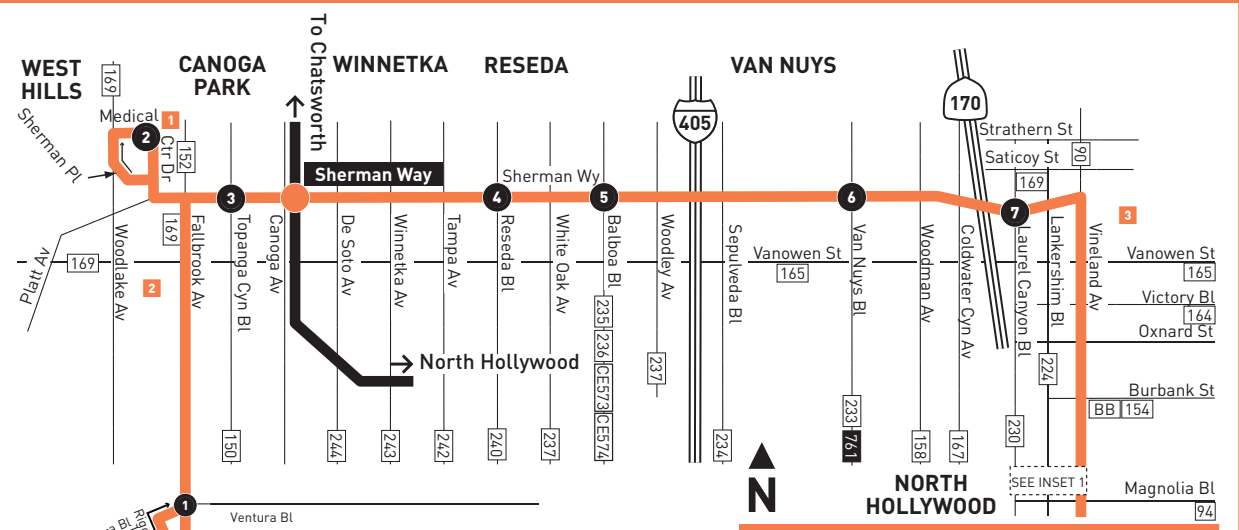

ROUTE MAP

LEGEND

- Route of Lines 162
- Metro B Line (Red)
- Metro G Line (Orange)
- Metro G Line (Orange) Station
- Metro B Line (Red) Station
- Local Stop Timepoint
- Local Stop Timepoint - Single Direction Only
- Transit Center
- MetroLink Station
- BB Burbank Bus
- CE LADOT Commuter Express
- SC Santa Clarita Transit

INSET MAP 1

MAP NOTES

- West Hills Medical Center**
- Fallbrook Center**
- Hollywood Burbank Airport**
- North Hollywood B, G Lines (Red, Orange) Stations**
Metro 90, 94, 152, 155, 162, 224, 237, 501, Metro B Line (Red), Metro G Line (Orange); BB Media District, BB Noho/Airport; CE549; SC757

Westbound Al Oeste (Approximate Times / Tiempos Aproximados)

NORTH HOLLYWOOD	VAN NUYS	RESEDA	CANOGA PARK	WEST HILLS	WOODLAND HILLS		
8	7	6	5	4	3	2	1
North Hollywood Station	Sherman Way & Laurel Canyon	Sherman Way & Van Nuys	Sherman Way & Balboa	Sherman Way & Reseda	Sherman Way & Topanga Canyon	West Hills Medical Center	Fallbrook & Ventura
5:02A	5:21A	5:31A	5:41A	5:48A	6:01A	6:08A	—
5:32	5:51	6:01	6:11	6:18	6:31	—	6:45A
6:01	6:20	6:31	6:41	6:48	7:01	7:09	—
6:30	6:49	7:01	7:11	7:18	7:34	—	7:49
7:00	7:19	7:31	7:42	7:49	8:05	8:14	—
7:30	7:49	8:01	8:13	8:21	8:38	—	8:54
7:58	8:18	8:31	8:43	8:52	9:09	9:18	—
8:28	8:48	9:01	9:14	9:23	9:41	—	9:57
8:56	9:17	9:31	9:44	9:53	10:11	10:20	—
9:26	9:47	10:01	10:14	10:23	10:42	—	10:58
9:56	10:17	10:31	10:45	10:54	11:13	11:22	—
10:25	10:47	11:01	11:15	11:24	11:43	—	11:59
10:55	11:17	11:31	11:45	11:54	12:13P	12:22P	—
11:25	11:47	12:01P	12:15P	12:25P	12:44	—	1:01P
11:53	12:15P	12:31	12:45	12:55	1:15	1:24	—
12:23P	12:45	1:01	1:15	1:25	1:45	—	2:02
12:53</							