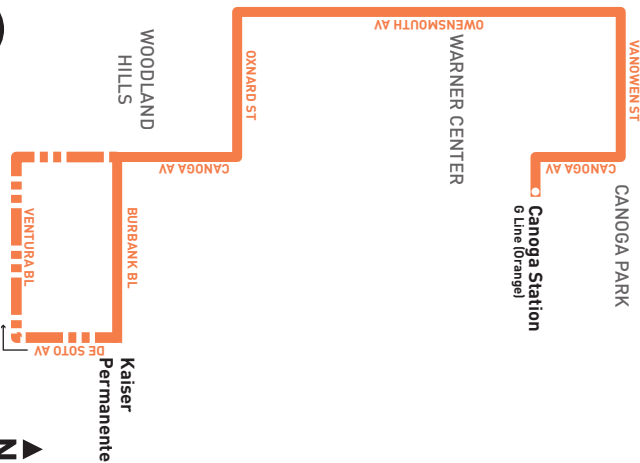

Boxed trips follow the Late Night route via Ventura Bl

Los viajes en caja siguen la ruta Late Night a través de Ventura Bl

Southbound *Al Sur* (Approximate Times / *Tiempos Aproximados*)

CANOGA PARK	WARNER CENTER	WOODLAND HILLS
1	2	3
Canoga Station	Warner Center Transit Hub	De Soto & Burbank
4:49A 5:22 5:40 6:00 6:20 6:40 6:58 7:18 7:39 8:00 8:20 8:40 9:00 9:20 9:40 10:00 10:20 10:40 11:00 11:20 11:40 12:00P 12:20 12:40 1:00 1:20 1:40 2:00 2:20 2:40 3:00 3:20 3:40 4:00 4:20 4:38 4:58 5:18 5:40 6:00 6:20 6:40 7:00 7:20 7:40 8:00 8:20 8:40 9:00 9:20 9:40 9:59 10:19 10:39 10:59 11:19 11:39	4:54A 5:27 5:45 6:05 6:25 6:45 7:04 7:24 7:44 8:05 8:25 8:45 9:05 9:25 9:45 10:05 10:25 10:45 11:05 11:25 11:45 12:05P 12:25 12:45 1:05 1:25 1:45 2:05 2:25 2:45 3:05 3:25 3:45 4:05 4:25 4:44 5:04 5:24 5:45 6:05 6:25 6:45 7:05 7:25 7:45 8:05 8:25 8:45 9:05 9:25 9:45 10:04 10:24 10:44 11:04 11:24 11:44	5:01A 5:34 5:52 6:12 6:32 6:52 7:12 7:32 7:52 8:12 8:32 8:52 9:12 9:32 9:52 10:12 10:32 10:52 11:12 11:32 11:52 12:12P 12:32 12:52 1:12 1:32 1:52 2:12 2:32 2:52 3:12 3:32 3:52 4:12 4:32 4:52 5:12 5:32 5:52 6:12 6:32 6:52 7:12 7:32 7:52 8:12 8:32 8:52 9:12 9:32 9:52 10:11 10:31 10:51 11:11 11:31 11:51

Metro

metrolink
323 GO METRO
Wheelchair Hotline
800.621.7828

511
Travel Info
California Relay Service
711

Effective Oct 23 2022

601

Warner Center Shuttle

Northbound to Canoga Station

Southbound to Kaiser Permanente

via Owensmouth Av, Canoga Av, Burbank Bl