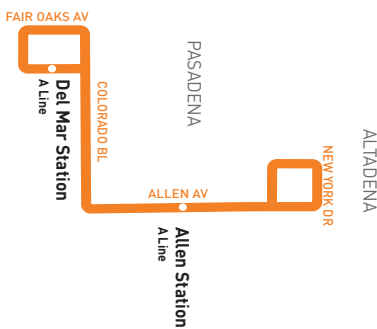

Monday through Friday

Effective Sep 17 2023

686

Northbound

PASADENA		ALTADENA
3	2	1
Raymond & Del Mar	Colorado & Los Robles	New York & Allen
5:25A	5:28A	5:41A
6:25	6:28	6:43
7:24	7:28	7:44
8:25	8:29	8:45
9:25	9:29	9:46
10:25	10:29	10:46
11:25	11:29	11:46
12:25P	12:29P	12:46P
1:26	1:30	1:47
2:26	2:31	2:50
3:31	3:36	3:55
4:36	4:41	5:00
5:41	5:46	6:04
6:43	6:48	7:05
7:44	7:49	8:06
8:44	8:48	9:03
9:44	9:48	10:02

Southbound

ALTADENA	PASADENA	
1	2	3
New York & Allen	Colorado & Los Robles	Raymond & Del Mar
5:04A	5:19A	5:23A
6:04	6:19	6:23
7:01	7:17	7:22
8:01	8:18	8:23
9:01	9:18	9:23
9:59	10:17	10:22
10:58	11:17	11:23
11:58	12:17P	12:23P
12:58P	1:17	1:23
1:57	2:17	2:24
3:02	3:22	3:29
4:07	4:27	4:34
5:12	5:32	5:39
6:16	6:35	6:41
7:17	7:36	7:42
8:18	8:36	8:42
9:18	9:36	9:42

Saturday, Sunday and Holiday Schedule

Saturday, Sunday & Holiday schedule will operate on New Year's Day, Memorial Day, Independence Day, Labor Day, Thanksgiving Day and Christmas Day.

Horarios de sábado días feriados

Se usara horario del sabado, domingo y dias feriados para New Year's Day, Memorial Day, Independence Day, Labor Day, Thanksgiving Day y Christmas Day.

Metro

metro.net
323.G0.METRO
Wheelchair Hotline
800.621.7828
Travel Info
511
California Relay Service
711

Effective Sep 17 2023
686
Metro Local
Northbound to Altadena
Southbound to Del Mar Station
via Allen Av & Colorado Bl