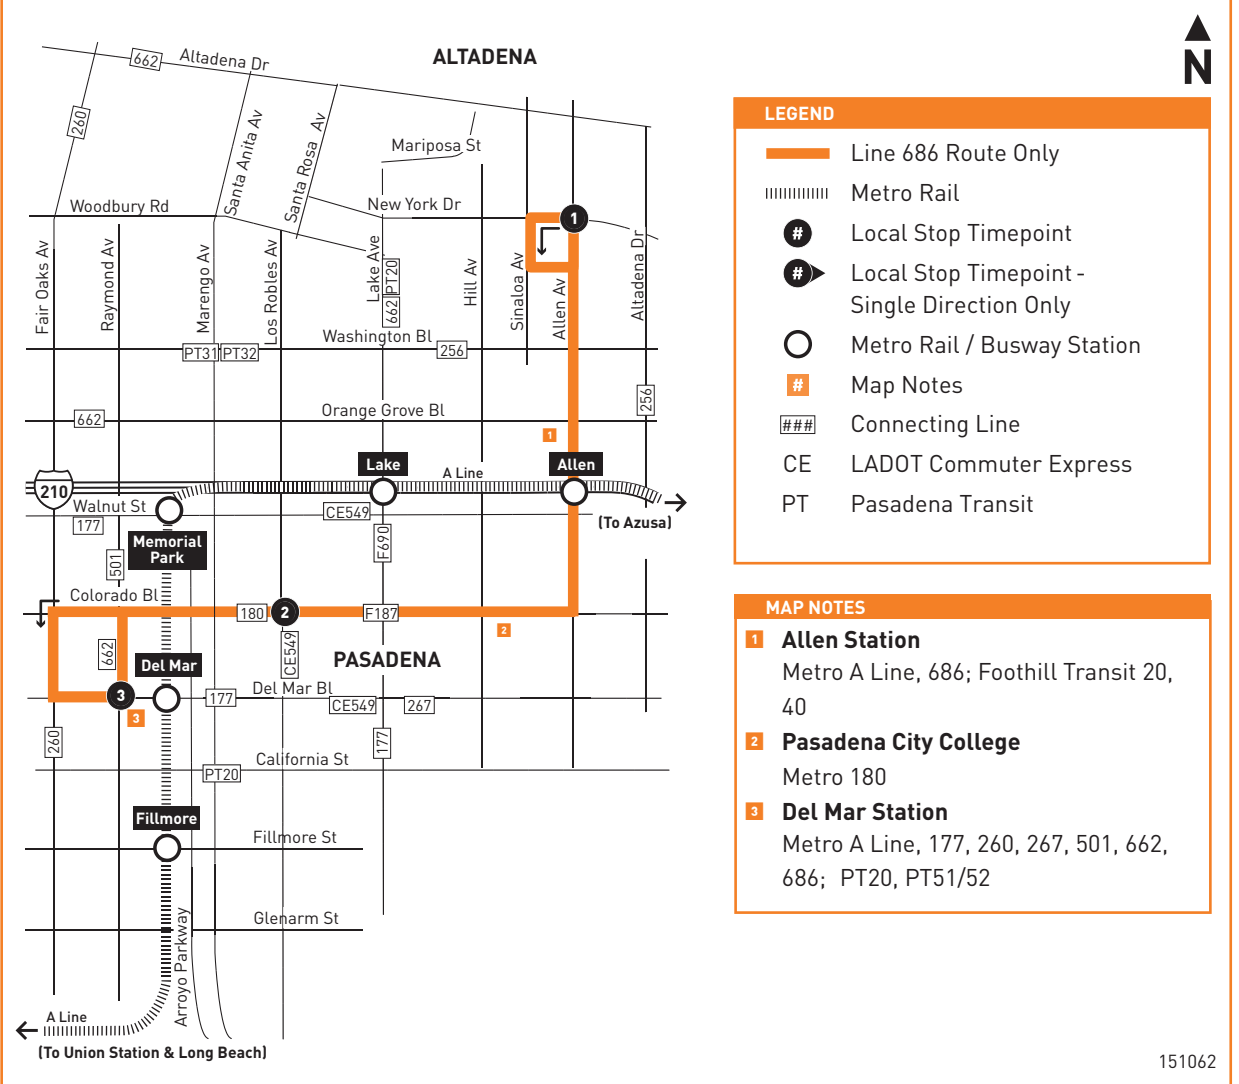

metro.net
 323.G0.METRO
 Wheelchair Hotline
 800.621.7828
 Travel Info
 511
 California Relay Service
 711

Effective Sep 17 2023
686
 Metro Local
 Northbound to Altadena
 Southbound to Del Mar Station
 via Allen Av & Colorado Bl

Northbound

Southbound

PASADENA			ALTADENA	ALTADENA	PASADENA	
3	2	1	1	1	2	3
Raymond & Del Mar	Colorado & Los Robles	New York & Allen	New York & Allen	Colorado & Los Robles	Raymond & Del Mar	
6:58A	7:02A	7:15A	6:37A	6:52A	6:56A	
7:58	8:02	8:17	7:37	7:52	7:56	
8:59	9:04	9:19	8:36	8:52	8:57	
9:59	10:04	10:19	9:34	9:52	9:57	
11:00	11:05	11:21	10:34	10:52	10:58	
12:01P	12:06P	12:22P	11:34	11:52	11:59	
1:01	1:06	1:23	12:34P	12:52P	12:59P	
2:03	2:08	2:25	1:35	1:54	2:01	
3:04	3:09	3:26	2:36	2:55	3:02	
4:05	4:10	4:27	3:38	3:56	4:03	
5:06	5:11	5:28	4:39	4:57	5:04	
6:06	6:10	6:26	5:40	5:58	6:04	
7:05	7:09	7:25	6:39	6:57	7:03	
8:04	8:08	8:23	7:38	7:56	8:02	
9:04	9:08	9:22	8:40	8:57	9:02	
10:04	10:08	10:22	9:40	9:57	10:02	

ROUTE MAP

LEGEND

- Line 686 Route Only
- Metro Rail
- #** Local Stop Timepoint
- #** Local Stop Timepoint - Single Direction Only
- Metro Rail / Busway Station
- #** Map Notes
- Connecting Line
- CE LADOT Commuter Express
- PT Pasadena Transit

MAP NOTES

- 1 Allen Station**
Metro A Line, 686; Foothill Transit 20, 40
- 2 Pasadena City College**
Metro 180
- 3 Del Mar Station**
Metro A Line, 177, 260, 267, 501, 662, 686; PT20, PT51/52