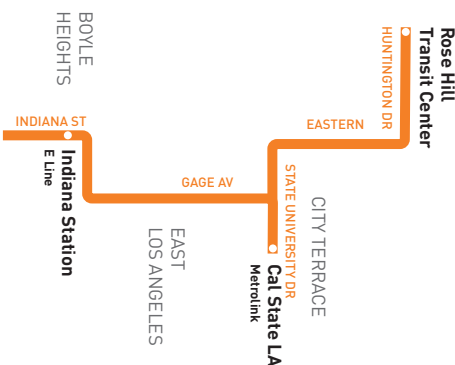

Monday through Friday

Effective Jun 25 2023

665

Northbound (Approximate Times)

EAST LOS ANGELES			LOS ANGELES	ROSE HILLS
1	2	3	4	5
Indiana & Olympic	Indiana & Gleason	Pomeroy & City Terrace	Cal State LA Station	Rose Hill Transit Ctr
4:54A	4:58A	5:06A	5:15A	5:26A
5:55	5:59	6:07	6:13	6:25
6:45	6:49	6:57	7:03	7:15
7:35	7:39	7:47	7:53	8:06
8:23	8:28	8:37	8:43	8:58
9:13	9:18	9:27	9:33	9:48
10:03	10:08	10:17	10:23	10:39
10:53	10:58	11:07	11:13	11:29
11:43	11:48	11:57	12:03P	12:19P
12:33P	12:38P	12:47P	12:53	1:09
1:23	1:28	1:37	1:43	1:59
2:13	2:18	2:27	2:33	2:48
3:03	3:08	3:17	3:23	3:38
3:53	3:58	4:07	4:13	4:28
4:43	4:48	4:57	5:03	5:17
5:33	5:38	5:47	5:53	6:07
6:23	6:28	6:37	6:43	6:56
7:22	7:26	7:35	7:41	7:54
8:23	8:27	8:35	8:41	8:54
9:21	9:25	9:33	9:41	9:54

Southbound (Approximate Times)

ROSE HILLS	LOS ANGELES		EAST LOS ANGELES	
5	4	3	2	1
Rose Hill Transit Ctr	Cal State LA Station	Pomeroy & City Terrace	Indiana & Gleason	Indiana & Olympic
4:53A	5:06A	5:13A	5:21A	5:26A
5:50	6:03	6:10	6:18	6:23
6:41	6:53	7:00	7:09	7:14
7:30	7:43	7:50	7:59	8:04
8:20	8:33	8:40	8:49	8:54
9:10	9:23	9:30	9:39	9:45
9:59	10:13	10:20	10:30	10:36
10:49	11:03	11:10	11:21	11:27
11:38	11:53	11:59	12:11P	12:17P
12:28P	12:43P	12:50P	1:01	1:07
1:18	1:33	1:40	1:50	1:56
2:08	2:23	2:30	2:40	2:46
2:58	3:13	3:20	3:30	3:36
3:48	4:03	4:10	4:20	4:26
4:38	4:53	5:00	5:10	5:16
5:28	5:43	5:50	6:00	6:05
6:18	6:33	6:40	6:49	6:54
7:13	7:27	7:34	7:42	7:47
8:13	8:26	8:33	8:41	8:46
9:13	9:26	9:33	9:41	9:46
10:13	10:26	10:33	10:41	10:46

Saturday, Sunday & Holiday

665

Northbound (Approximate Times)