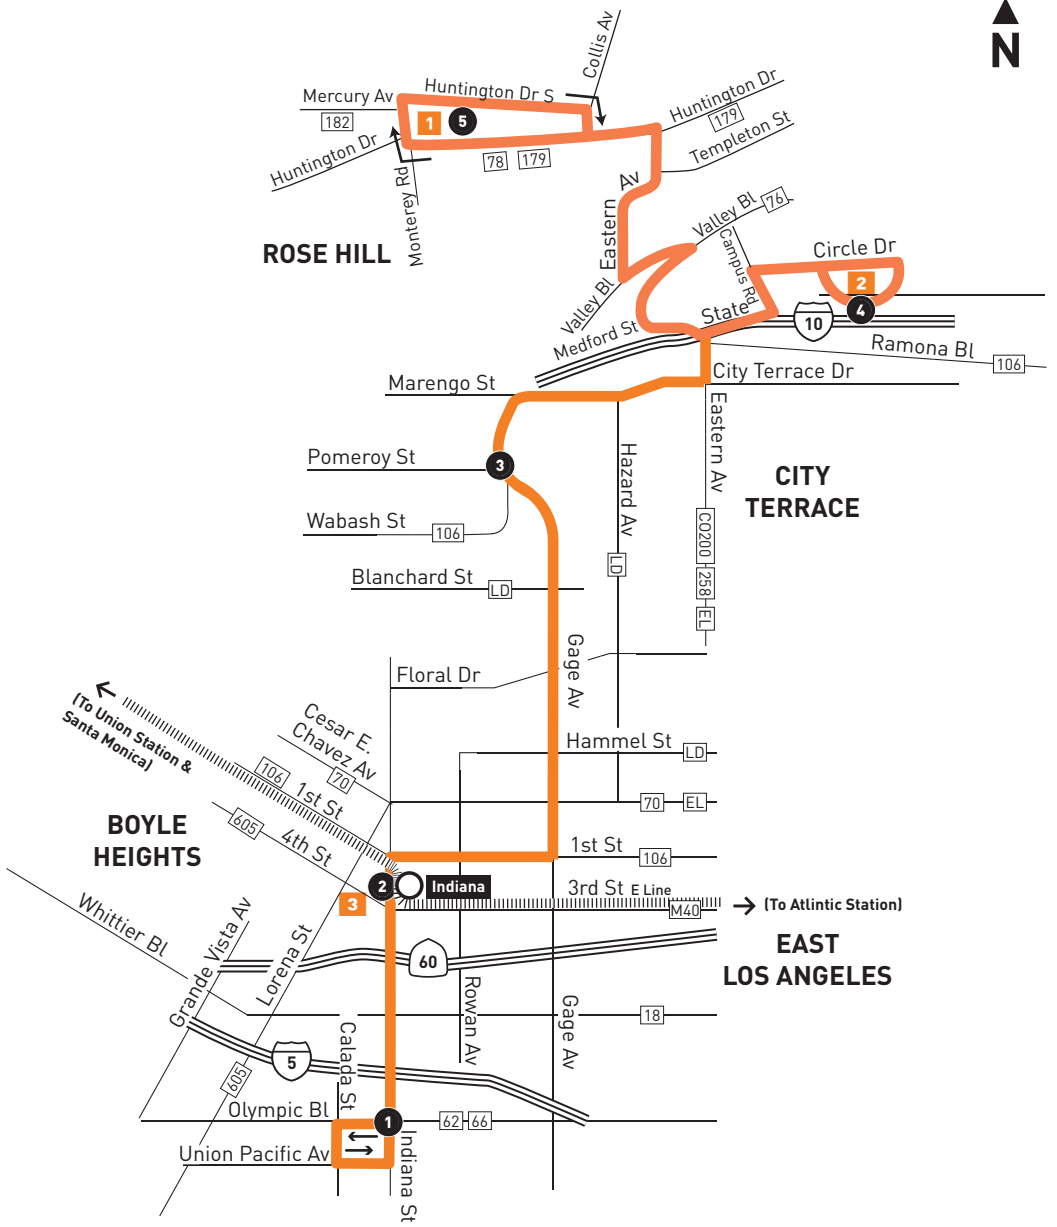

## Southbound (Approximate Times)

ROSE HILLS	LOS ANGELES		EAST LOS ANGELES	
5	4	3	2	1
Rose Hill Transit Ctr	Cal State LA Station	Pomeroy & City Terrace	Indiana & Gleason	Indiana & Olympic
5:49A	6:02A	6:09A	6:18A	6:23A
6:39	6:51	6:58	7:07	7:12
7:28	7:41	7:48	7:57	8:02
8:18	8:31	8:38	8:47	8:52
9:08	9:21	9:28	9:37	9:42
9:57	10:11	10:18	10:27	10:32
10:47	11:01	11:08	11:17	11:22
11:36	11:51	11:58	12:08P	12:13P
12:26P	12:41P	12:48P	12:58	1:03
1:16	1:31	1:38	1:48	1:53
2:06	2:21	2:28	2:38	2:43
2:56	3:11	3:18	3:28	3:33
3:46	4:01	4:08	4:18	4:23
4:36	4:51	4:58	5:08	5:13
5:26	5:41	5:48	5:58	6:03
6:16	6:31	6:38	6:47	6:52
7:08	7:21	7:28	7:37	7:42
8:08	8:21	8:28	8:37	8:42
9:12	9:25	9:31	9:38	9:43

metro.net  
 323.G0.METRO  
 Wheelchair Hotline  
 800.621.7828

511  
 Travel Info  
 511

California Relay Service  
 711

Metro Local  
 Northbound to Rose Hill Transit Center  
 Southbound to Indiana & Olympic  
 via Indiana St, Gage Ave, Eastern

# 665

Effective Jun 25 2023

LEGEND

- Line 665 Route
- Metro Rail
- Local Stop Timepoint
- Metro Rail / Busway Station
- Transit Center
- Map Notes
- Connecting Line
- Metrolink
- ACT Alhambra Community Transit
- CCS Children's Court Shuttle
- CO Commerce Municipal Bus
- ES El Sol Shuttle
- F Foothill Transit
- LD LADOT DASH
- M Montebello Bus Lines
- MP Monterey Park Spirit Bus