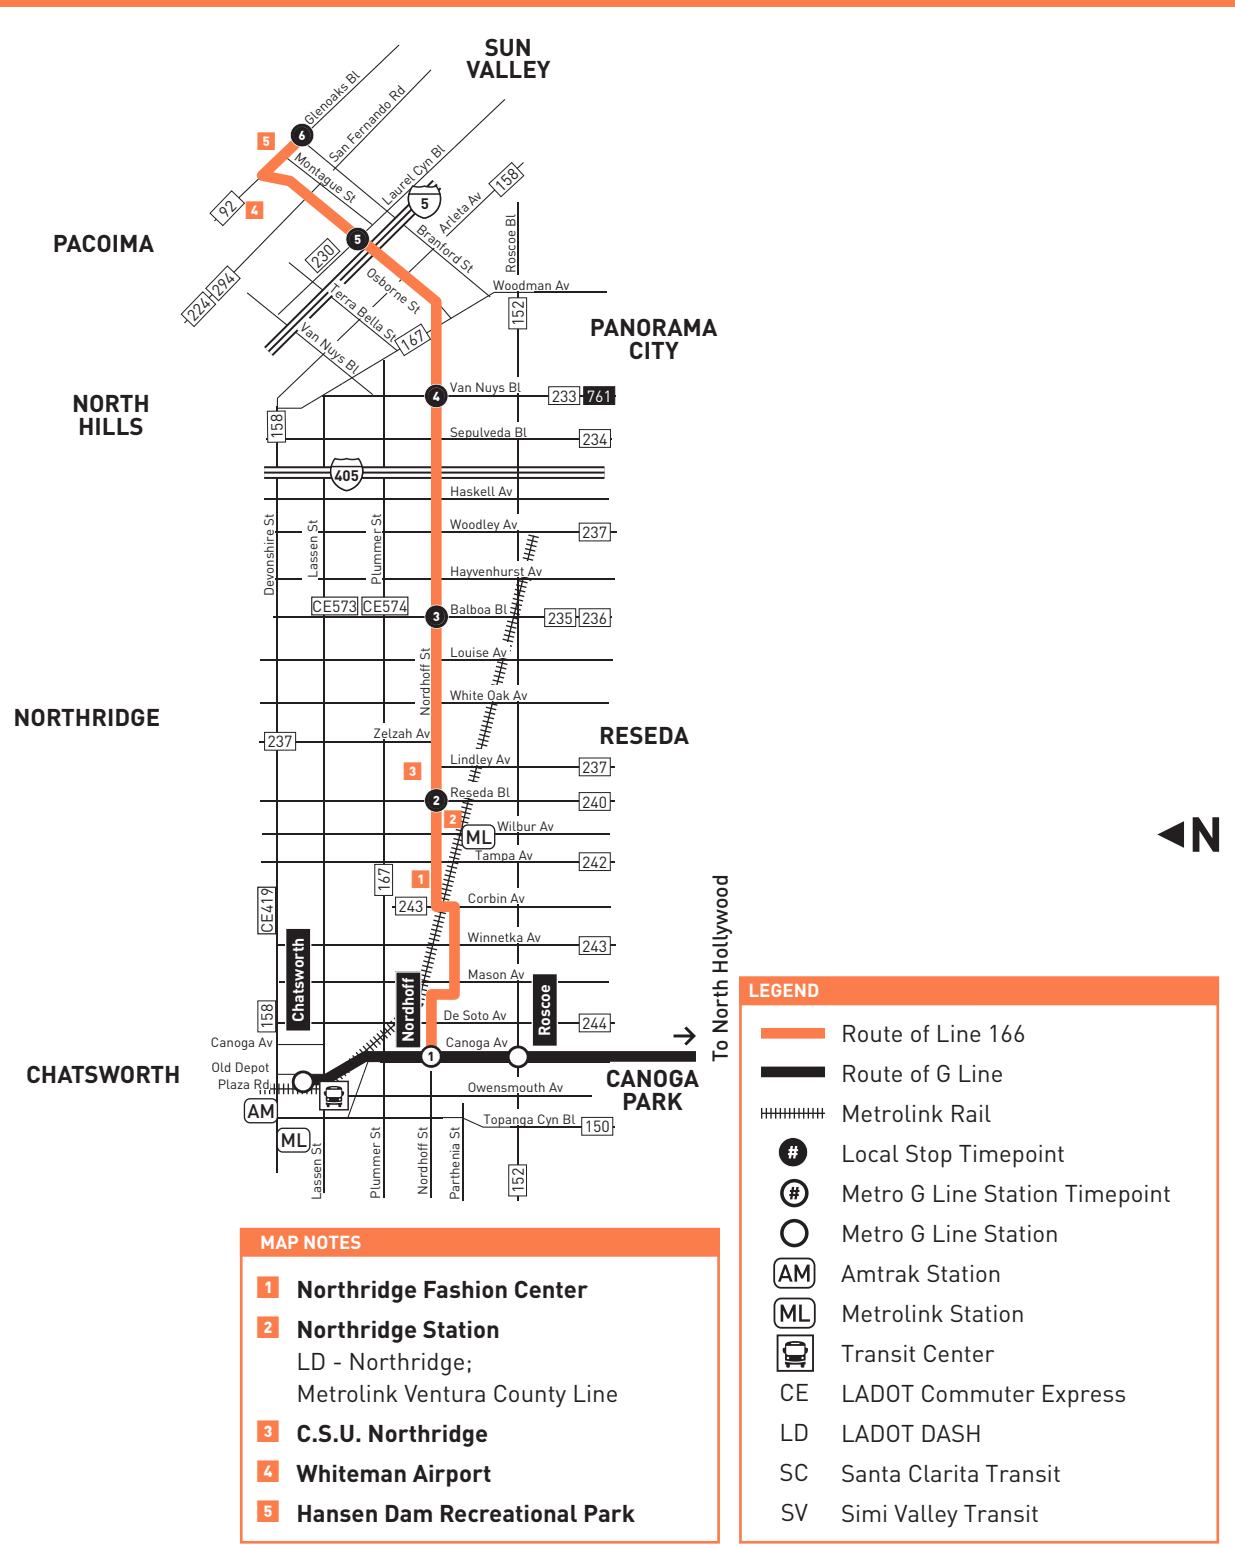

Sunday and Holiday Schedules

Horarios de domingo y días feriados

Sunday and Holiday Schedule in effect on New Year's Day, Memorial Day, Independence Day, Labor Day, Thanksgiving Day and Christmas Day.

Horarios de domingo y días feriados en vigor para New Year's Day, Memorial Day, Independence Day, Labor Day, Thanksgiving Day y Christmas Day

Special Notes

- A Trip originates at Osborne & Glenoaks at time shown.
- B Trip ends at Osborne & Glenoaks at time shown.
- C Operates on school days only except Tuesdays, call Metro for more information.
- D Operates on Tuesday school days only, call Metro for more information.

Avisos especiales

- A El viaje se origina en Osborne & Glenoaks a la hora que se muestra.
- B El viaje termina en Osborne & Glenoaks a la hora indicada.
- C Opera solo en días escolares excepto los martes, llame a Metro para obtener más información.
- D Opera solo los días de clases los martes, llame a Metro para obtener más información.

ROUTE MAP

Tap with pride.

Don't forget to tap the validator with valid fare on your card before boarding. To learn more about fares and ways to save, visit metro.net/fares.

Lose something?

Learn more about Metro's Lost & Found service. Visit metro.net/lostandfound or call 323.937.8920.

Need information?

Transit Information: 323.466.3876
Customer Relations: 213.922.6235
In an Emergency: 1.888.950.7233 or 911

And for all you need to know, visit metro.net.