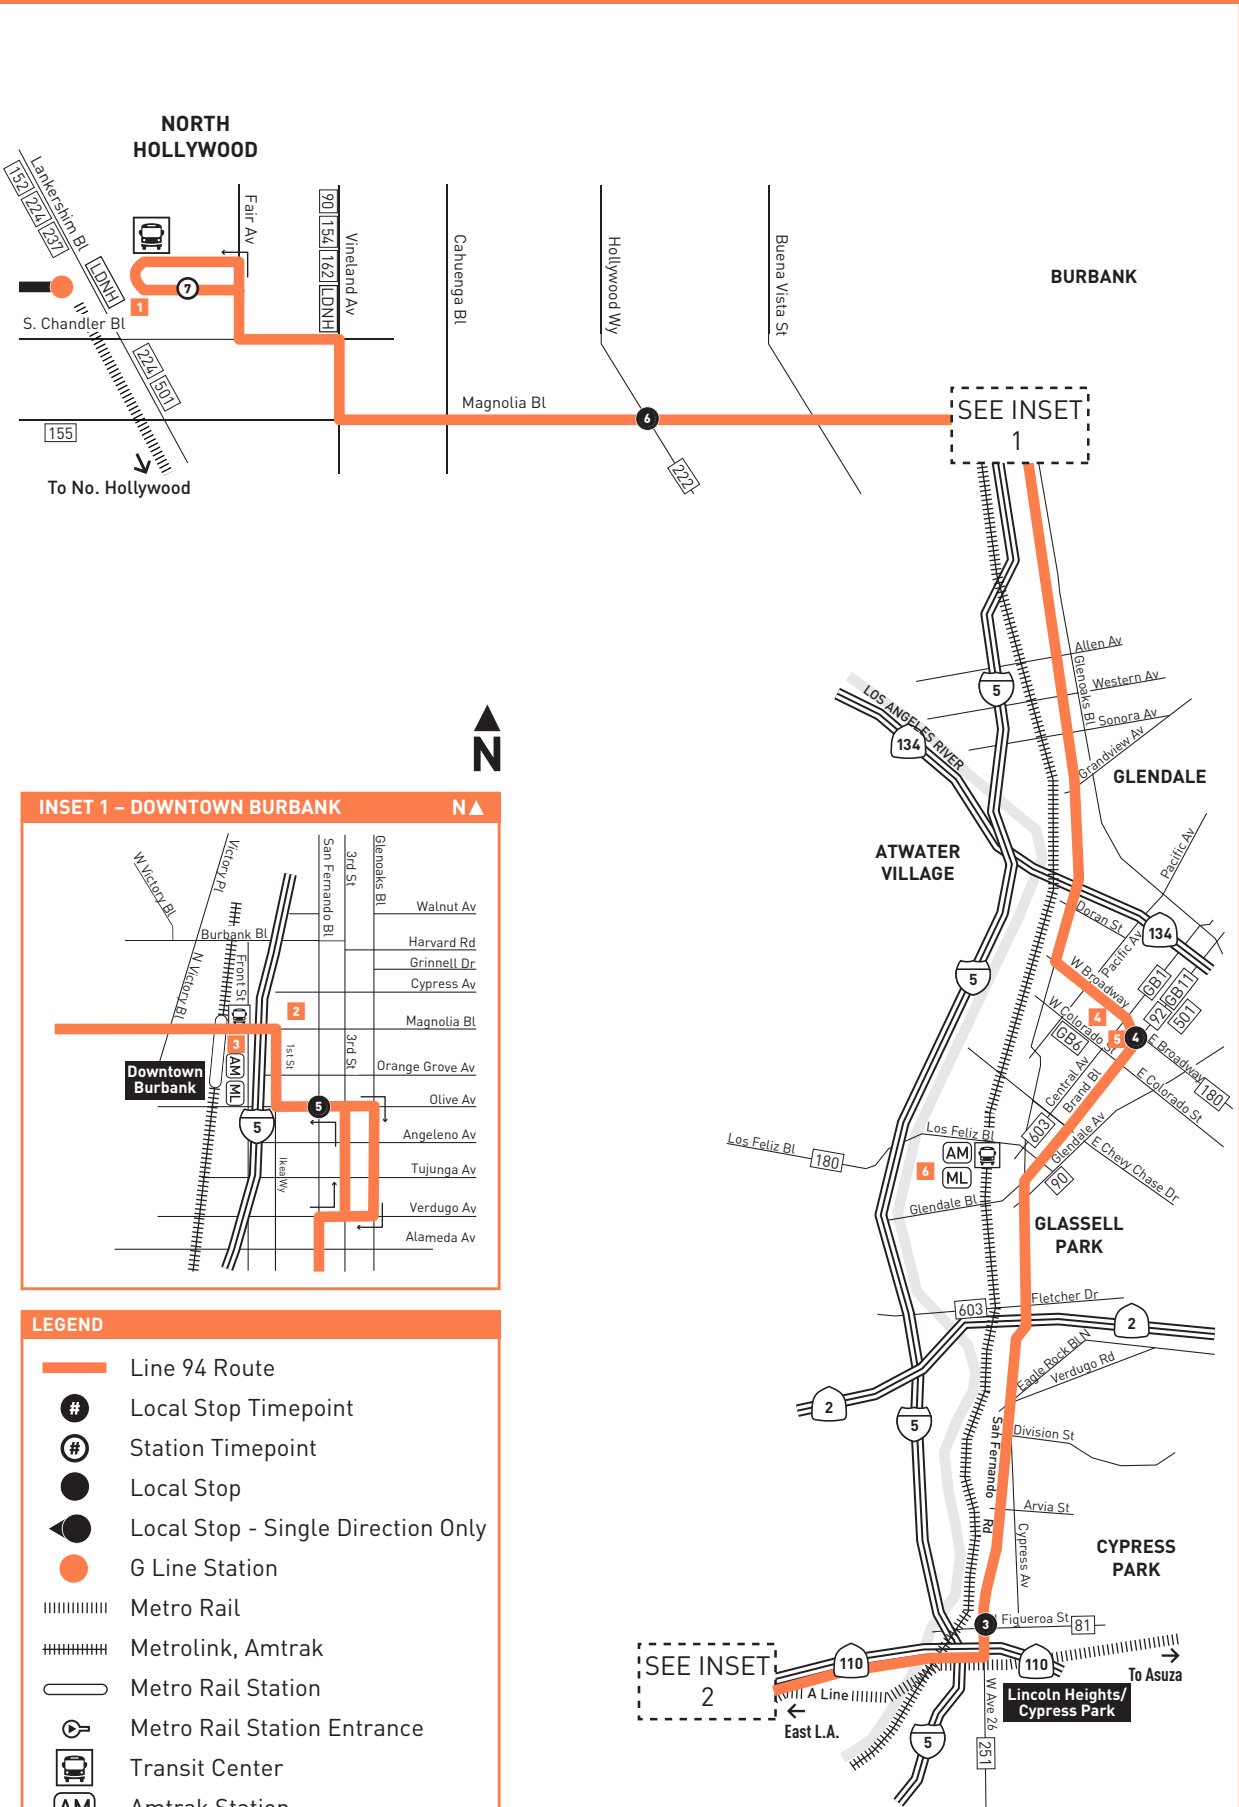

ROUTE MAP

LEGEND

- Line 94 Route
- Local Stop Timepoint
- Station Timepoint
- Local Stop
- Local Stop - Single Direction Only
- G Line Station
- Metro Rail
- Metrolink, Amtrak
- Metro Rail Station
- Metro Rail Station Entrance
- Transit Center
- Amtrak Station
- Metrolink Station
- BurbankBus
- LADOT Commuter Express
- Glendale Beeline
- LADOT North Hollywood DASH
- Santa Clarita Transit