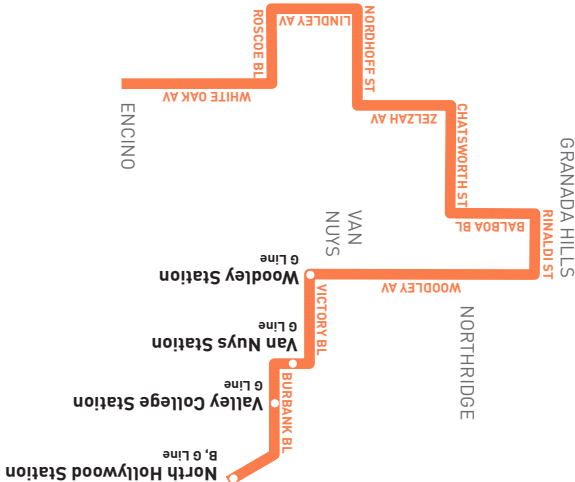

Saturday, Sunday and Holidays

237

Westbound Al Oeste (Approximate Times / Tiempos Aproximados)

NORTH HOLLYWOOD	VAN NUYS	GRANADA HILLS	NORTHRIDGE		ENCINO	
7	6	5	4	3	2	1
North Hollywood Station	Van Nuys G Line Station	Woodley & Roscoe	Rinaldi & Woodley	Zelzah & Devonshire	Roscoe & White Oak	Zelzah & Ventura
5:24A 6:24 7:23 8:22 9:22 10:20 11:19 12:18P 1:17 2:16 3:17 4:19 5:19 6:19 7:20 8:22 9:08 10:08	5:40A 6:40 7:40 8:39 9:39 10:38 11:37 12:36P 1:35 2:34 3:35 4:37 5:37 6:37 7:38 8:39 9:24 10:24	5:58A 6:58 7:58 8:57 9:57 10:57 11:56 12:56P 1:55 2:54 3:55 4:57 5:57 6:57 7:57 8:58 9:43 10:43	6:10A 7:10 8:10 9:10 10:10 11:10 12:10P 1:10 2:09 3:08 4:09 5:10 6:10 7:10 8:10 9:10 9:55 10:55	6:21A 7:21 8:21 9:22 10:22 11:22 12:22P 1:22 2:21 3:20 4:21 5:22 6:22 7:22 8:21 9:21 10:06 11:06	6:32A 7:33 8:33 9:36 10:37 11:37 12:38P 1:38 2:37 3:36 4:37 5:35 6:35 7:34 8:33 9:32 10:17 11:17	6:47A 7:50 8:50 9:53 10:56 11:56 12:58P 1:58 2:57 3:56 4:57 5:54 6:54 7:51 8:49 9:48 10:33 11:32

Metro

metrolink
323 GO METRO
Wheelchair Hotline
800.621.7828
STL
511
California Relay Service
711

Effective Dec 10 2023

237

Metro Local
Eastbound to North Hollywood
Westbound to Encino
via White Oak Av, Rinaldi St, Woodley Av