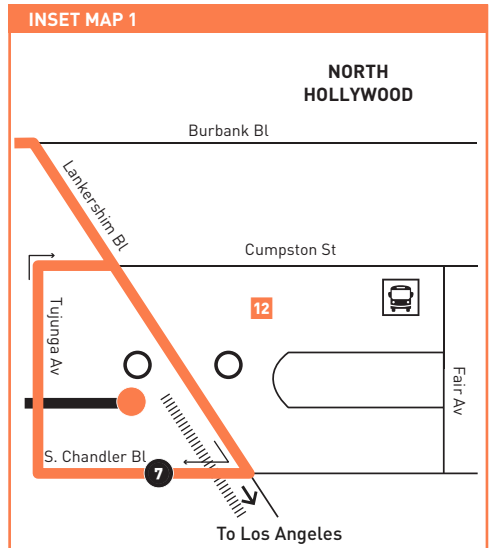

ROUTE MAP

MAP NOTES

- 1 California State University, Northridge**
- 2 Kennedy High School**
- 3 Sepulveda V.A. Ambulatory Care Center**
- 4 Van Nuys Airport**
- 5 Van Nuys Fly Away Terminal (Bus Service to LAX)**
- 6 Van Nuys Metrolink Station**
Ventura County Line/Amtrak
- 7 Sepulveda Dam Recreation Area**
- 8 Van Nuys Civic Center**
- 9 Van Nuys G Line Station**
Metro 154, 233, 237, 761; LDVAN
- 10 Valley College Station**
Metro 167, 237; CE549, LDVAN
- 11 Laurel Canyon Station**
Metro Lines 230
- 12 North Hollywood Station**
B Line, G Line
Metro 90, 94, 152, 154, 155, 162, 224, 237, 501, Metro B Line, Metro G Line; BB Noho/Airport; CE549; SC757; LADOT North Hollywood DASH