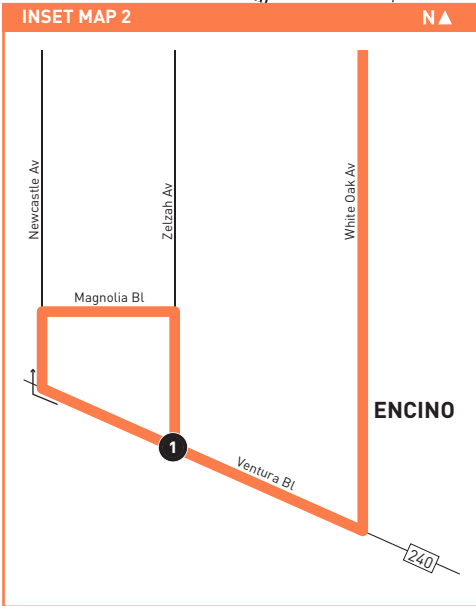

ROUTE MAP

MAP NOTES

- 1 California State University, Northridge**
- 2 Kennedy High School**
- 3 Sepulveda V.A. Ambulatory Care Center**
- 4 Van Nuys Airport**
- 5 Van Nuys Fly Away Terminal (Bus Service to LAX)**
- 6 Van Nuys Metrolink Station**
Ventura County Line/Amtrak
- 7 Sepulveda Dam Recreation Area**
- 8 Van Nuys Civic Center**
- 9 Van Nuys G Line Station**
Metro 154, 233, 237, 761; LDVAN
- 10 Valley College Station**
Metro 167, 237; CE549, LDVAN
- 11 Laurel Canyon Station**
Metro Lines 230
- 12 North Hollywood Station**
B Line, G Line
Metro 90, 94, 152, 154, 155, 162, 224, 237, 501, Metro B Line, Metro G Line; BB Noho/Airport; CE549; SC757; LADOT North Hollywood DASH