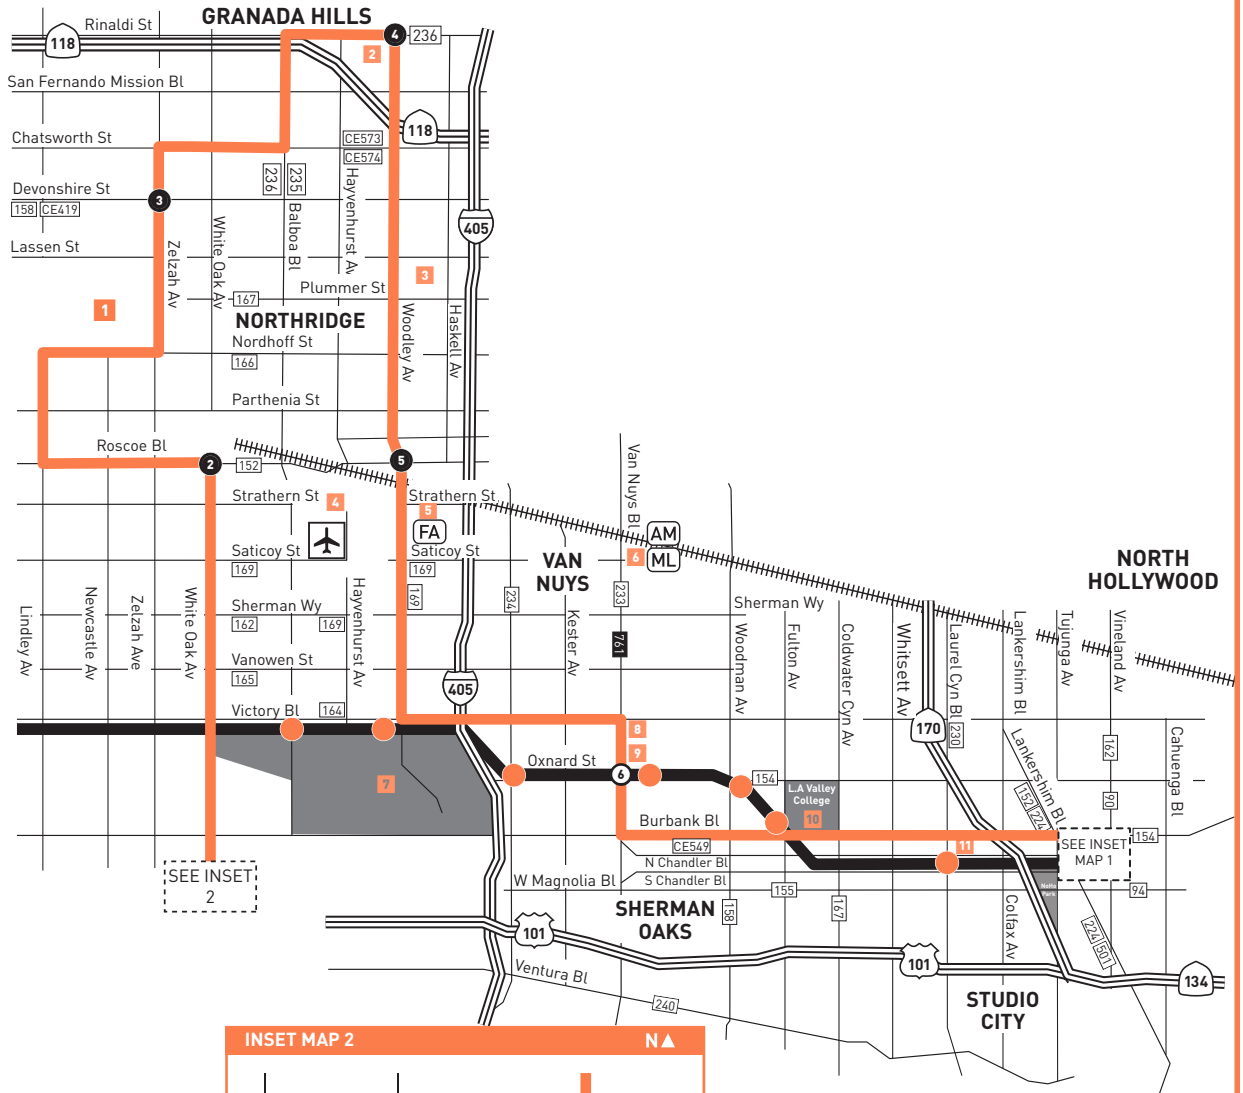

Special Notes

A Operates school days only, call Metro for more information.

Avisos especiales

A Solo funciona durante los días escolares, llame a Metro para obtener más información.

Saturday, Sunday and Holiday Schedules

Saturday, Sunday and Holiday Schedule in effect on New Year's Day, Memorial Day, Independence Day, Labor Day, Thanksgiving Day and Christmas Day.

Horarios de sábado, domingo y días feriados

Horarios de sábado, domingo y días feriados en efecto para año nuevo, día conmemorativo, cuatro de julio, día del trabajo, día de acción de gracias, y Navidad.

ROUTE MAP

MAP NOTES

- **1 California State University, Northridge**
- **2 Kennedy High School**
- **3 Sepulveda V.A. Ambulatory Care Center**
- **4 Van Nuys Airport**
- **5 Van Nuys Fly Away Terminal (Bus Service to LAX)**
- **6 Van Nuys Metrolink Station**
  Ventura County Line/Amtrak
- **7 Sepulveda Dam Recreation Area**
- **8 Van Nuys Civic Center**
- **9 Van Nuys G Line Station**
  Metro 154, 233, 237, 761; LDVAN
- **10 Valley College Station**
  Metro 167, 237; CE549, LDVAN
- **11 Laurel Canyon Station**
  Metro Lines 230
- **12 North Hollywood Station**
  B Line, G Line
  Metro 90, 94, 152, 154, 155, 162, 224, 237, 501, Metro B Line, Metro G Line; BB Noho/Airport; CE549; SC757; LADOT North Hollywood DASH

LEGEND

- Route of Line 237
- Route of G Line
- Metro B Line
- Metrolink, Amtrak
- Metro Rail Station
- Metro G Line Station
- Local Stop Timepoint
- Amtrak Station
- Metrolink Station
- LAX Flyaway
- Transit Center
- BB Burbank Bus
- CE LADOT Commuter Express
- LD LADOT Dash
- LADVAN LADOT Dash Van Nuys
- SC Santa Clarita Transit

Lose something?

Learn more about Metro's Lost & Found service. Visit metro.net/lostandfound or call 323.937.8920.