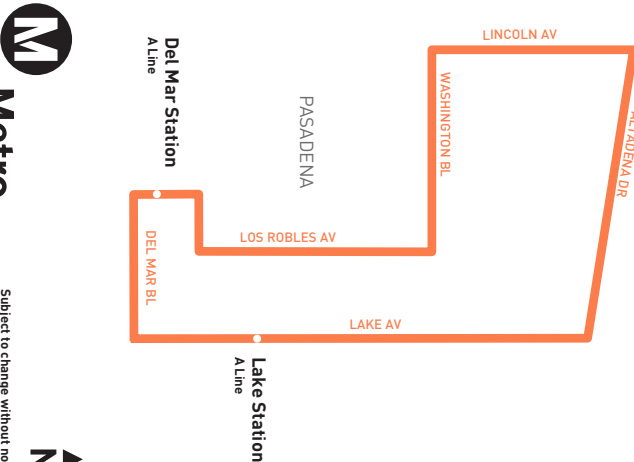

metro.net
323.G0.METRO
Wheelchair Hotline
800.621.7828

511
Travel Info
511
California Relay Service
711

Effective Dec 10 2023

Metro Local

662

Counter-clockwise (Northbound on Lake Av)
Clockwise (Southbound on Lake Av)
Via Lake Av, Los Robles Av & Lincoln Av