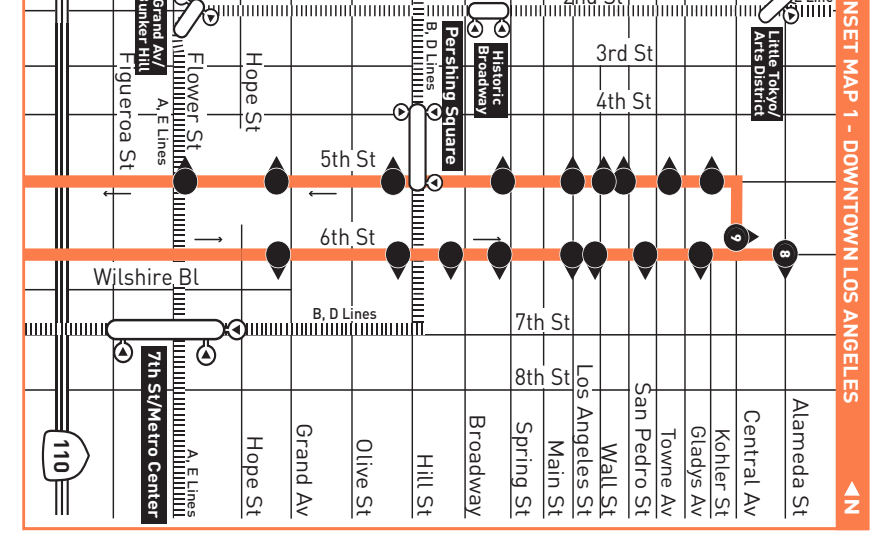

Lose something?

Learn more about Metro's Lost & Found service. Visit metro.net/lostandfound or call 323.937.8920.

Subject to change without notice
Sujeto a cambios sin previo aviso

WEST HOLLYWOOD
BEVERLY GROVE
HANCOCK PARK
PARK LA BREA
KOREATOWN
DOWNTOWN LOS ANGELES

323.G0.METRO
Wheelchair Hotline
800.621.7828

511
California Relay Service
711

Effective Dec 10 2023

16

Metro Local
Eastbound to Downtown Los Angeles
Westbound to West Hollywood
via 3rd St, San Vicente Bl