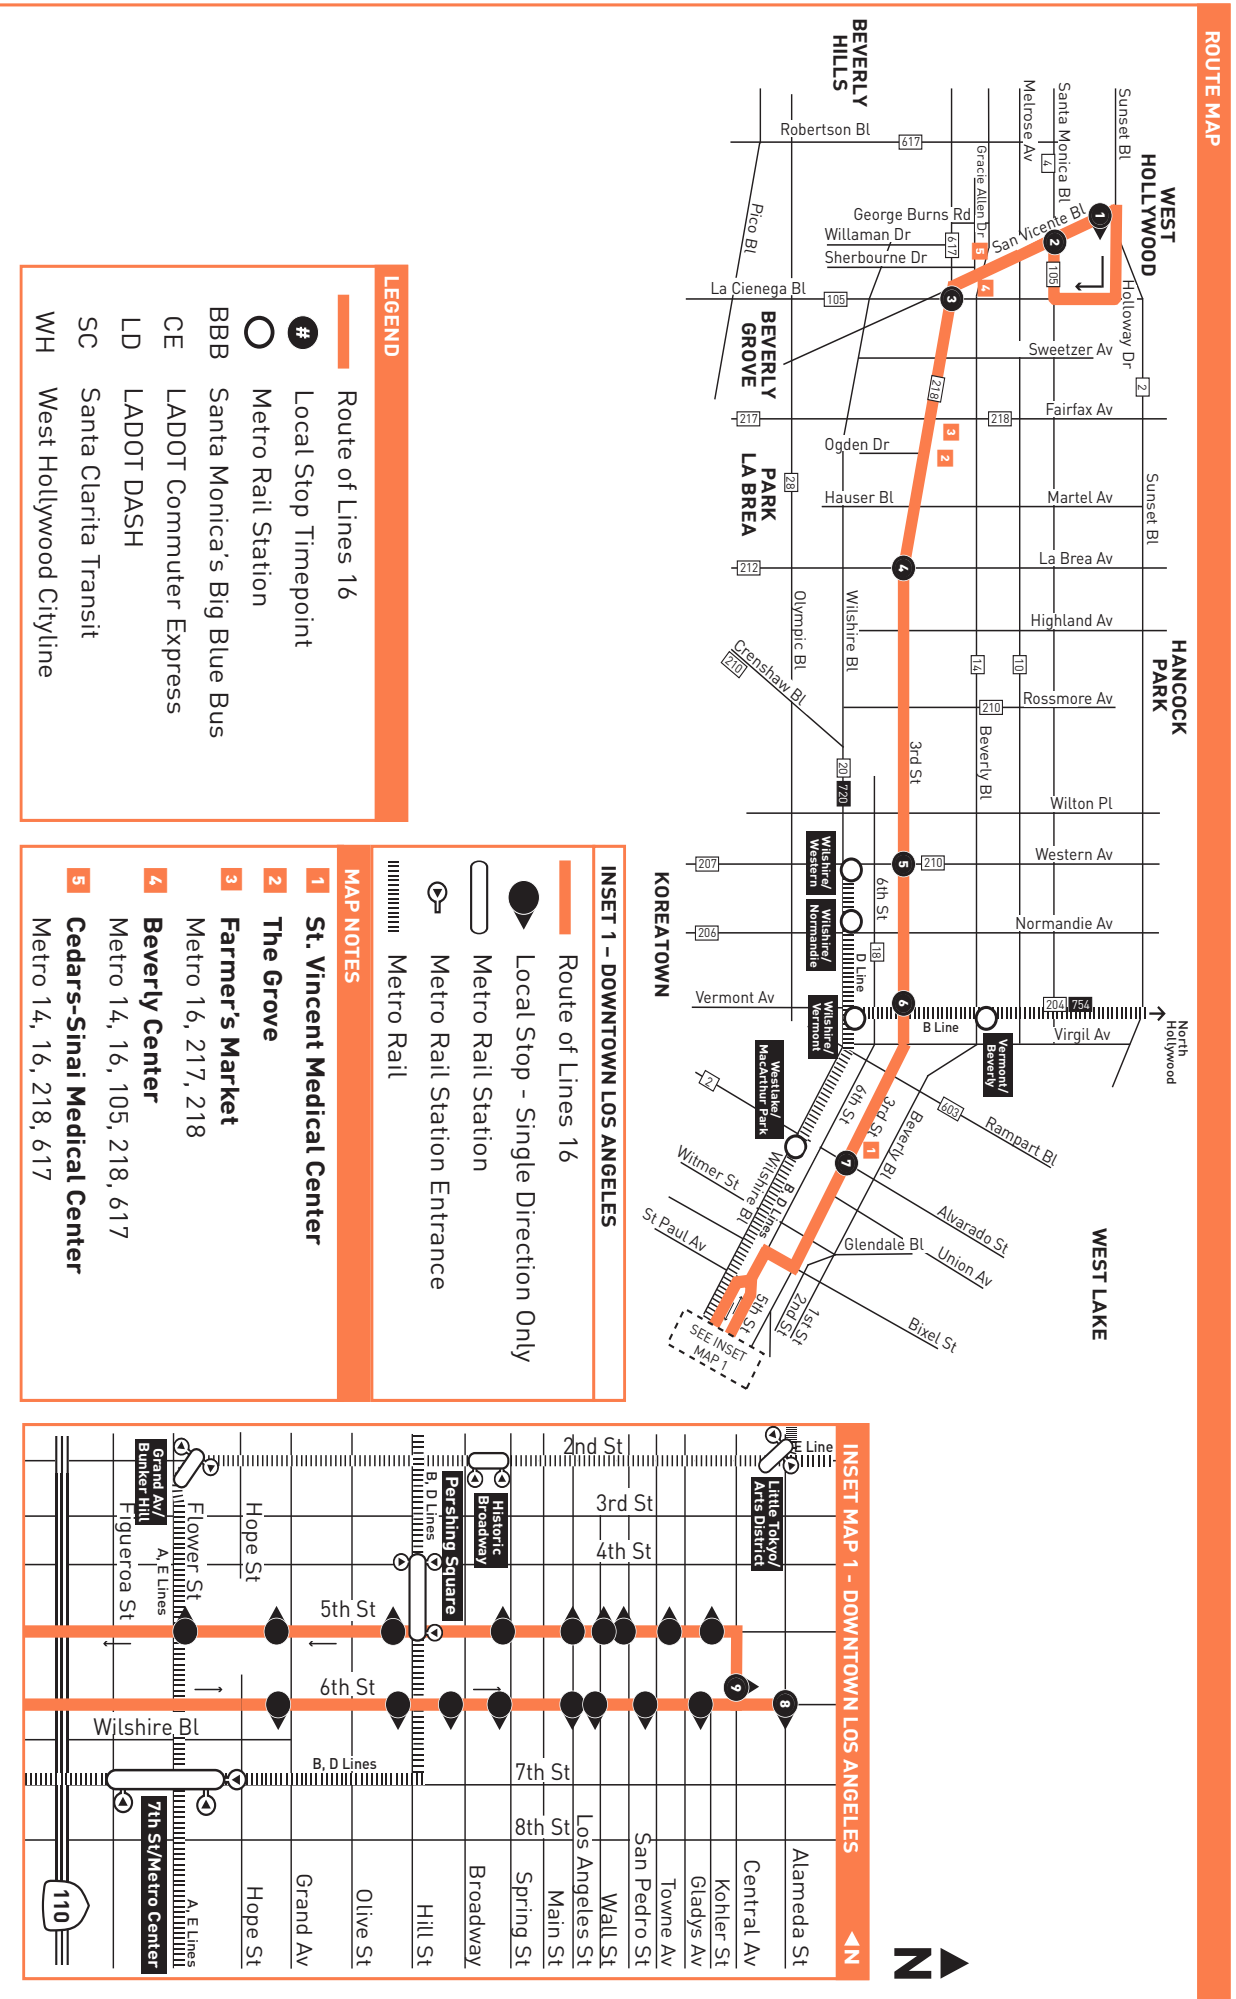

Westbound Al Oeste (Approximate Times / Tiempos Aproximados)

DOWNTOWN LOS ANGELES	KOREATOWN	HANCOCK PARK	BEVERLY GROVE	WEST HOLLYWOOD
9	7	6	5	4
Central & 6th	3rd & Alvarado	3rd & Vermont	3rd & Western	3rd & La Brea
4:07A 4:28 4:48	4:22A 4:43 5:03	4:27A 4:48 5:08	4:32A 4:53 5:13	4:38A 4:59 5:19
Trips approximately every 10 to 15 minutes until 6:30 AM				
Trips approximately every 5 to 6 minutes from 6:30 AM to 9:00 AM				
Trips approximately every 7-8 minutes from 9:00 AM to 3:30 PM				
Trips approximately every 6 minutes from 3:30 PM to 6:45 PM				
7:09P	7:29P	7:37P	7:44P	7:51P
7:22	7:42	7:50P	7:57P	8:04P
7:37	7:57	8:05	8:12	8:19
7:52	8:12	8:20	8:27	8:34
8:09	8:28	8:35	8:42	8:49
8:24	8:43	8:50	8:57	9:03
8:39	8:58	9:05	9:11	9:17
8:53	9:13	9:20	9:26	9:32
9:13	9:31	9:37	9:43	9:49
9:33	9:51	9:57	10:03	10:09
10:05	10:22	10:27	10:33	10:39
10:35	10:52	10:57	11:03	11:09
11:06	11:22	11:27	11:33	11:39
11:36	11:52	11:57	12:03A	12:09A
12:24A	12:40A	12:45A	12:50	1:03