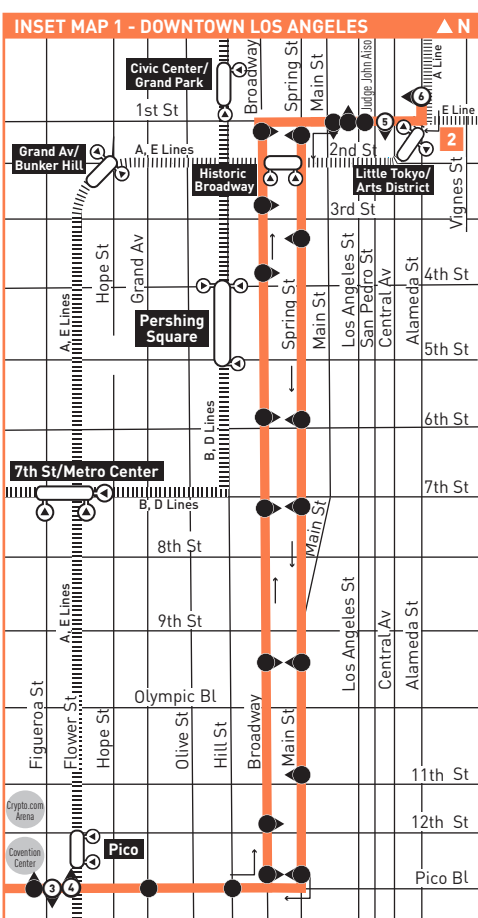

### Special Notes

- A** Waits at Broadway & 7<sup>th</sup> for transfer connections.
- B** Waits at Spring & 7<sup>th</sup> for transfer connections.

# 30

Metro Local

Eastbound to Downtown LA/Little Tokyo Station  
 Westbound to Mid-City  
 via Pico BL

## Eastbound Al Este (Approximate Times/Tiempos Aproximados)

### ROUTE MAP