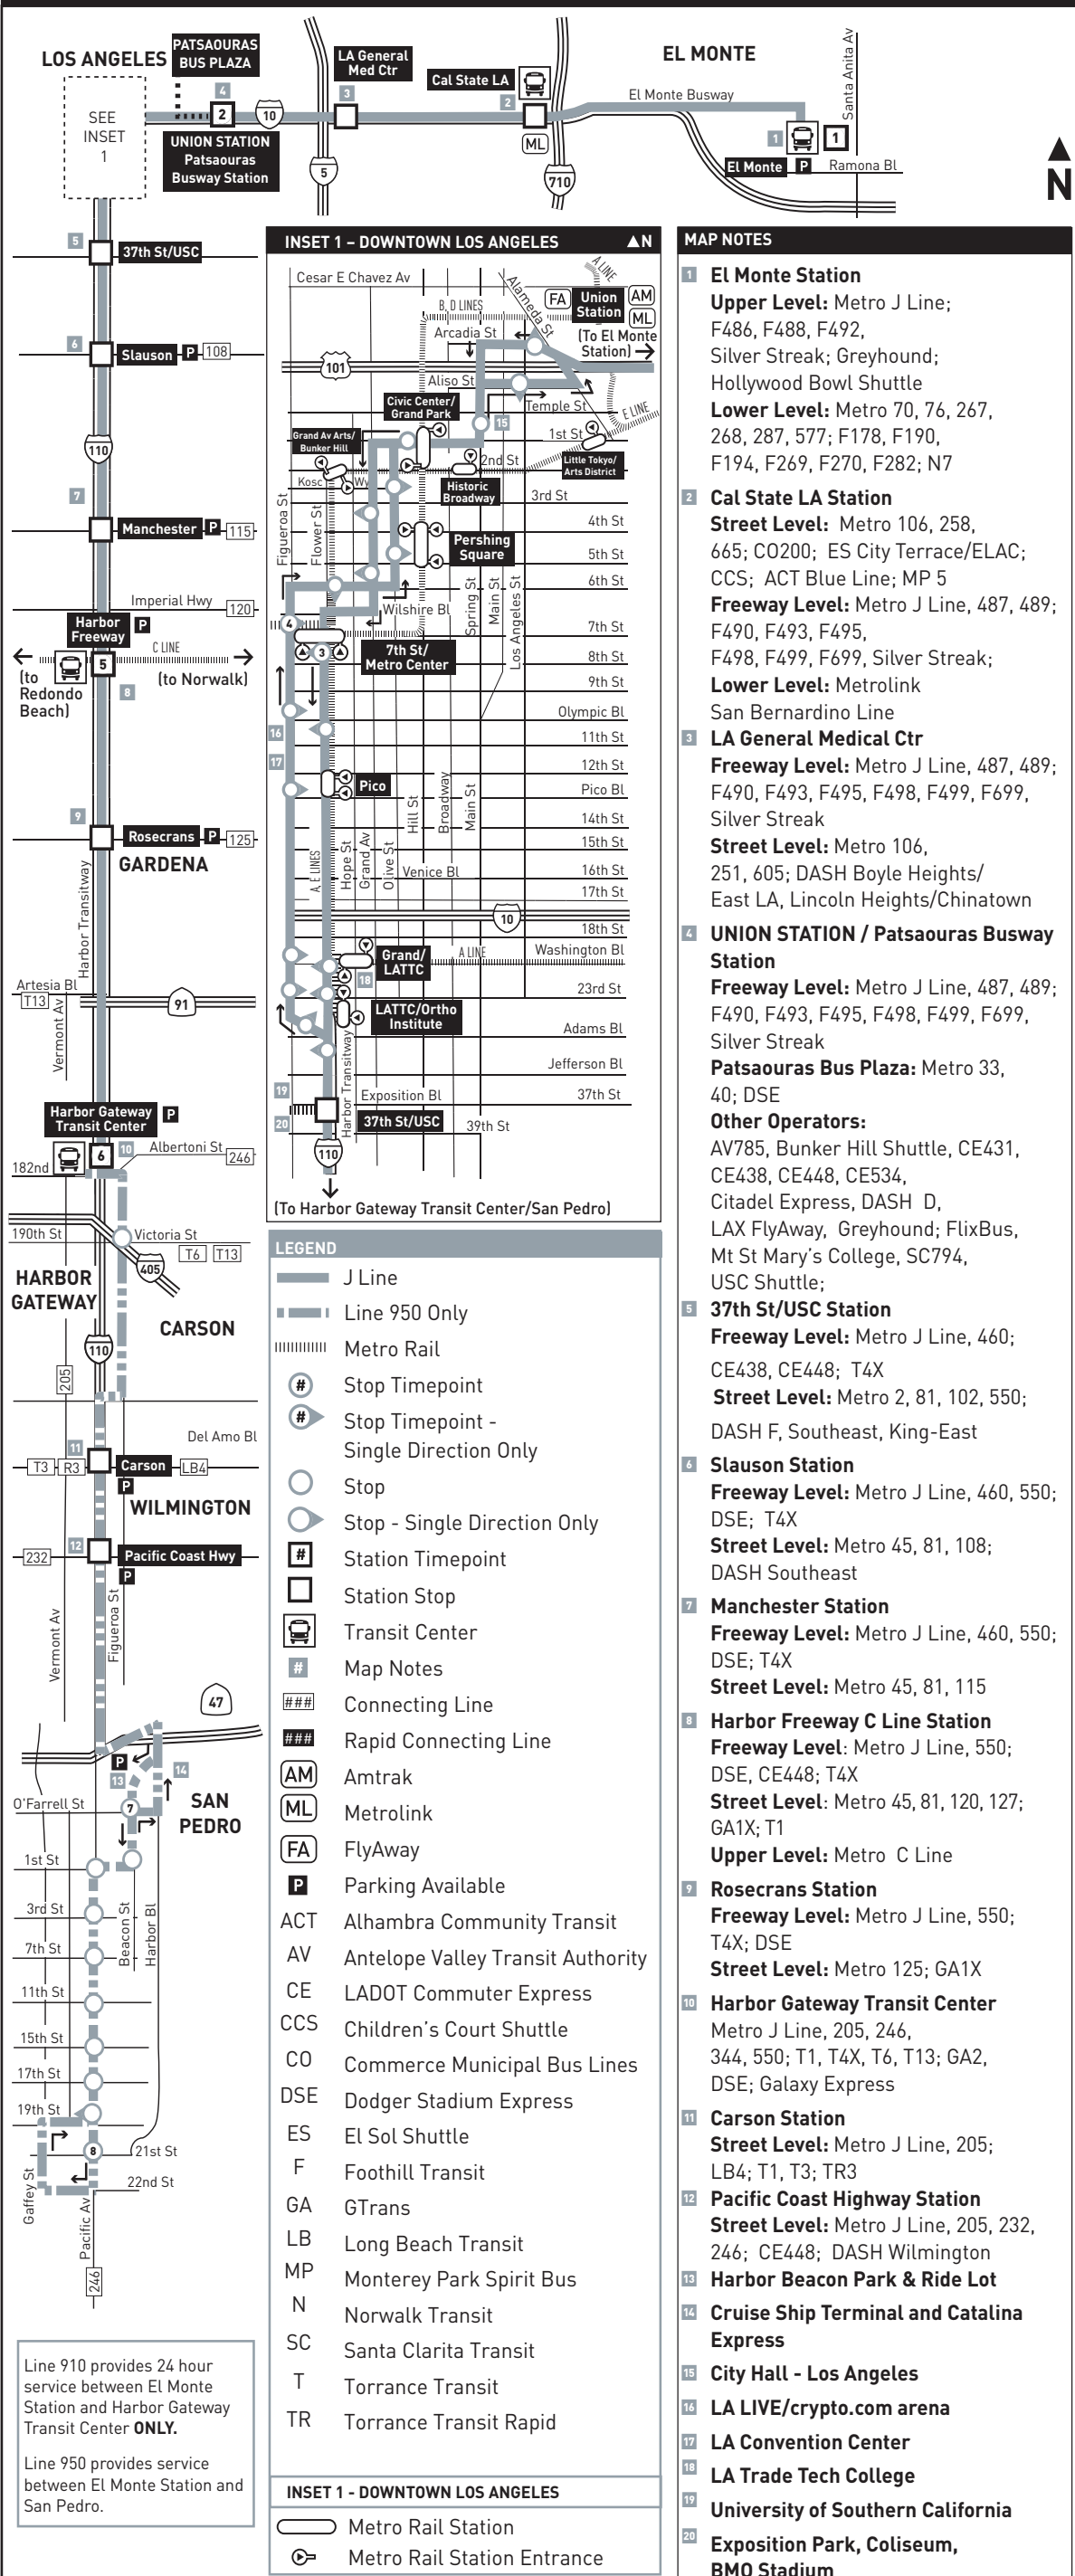

ROUTE MAP

1. **MAP NOTES**
2. **1 El Monte Station**
     Upper Level: Metro J Line; F486, F488, F492, Silver Streak; Greyhound; Hollywood Bowl Shuttle
     Lower Level: Metro 70, 76, 267, 268, 287, 577; F178, F190, F194, F269, F270, F282; N7
   - **2 Cal State LA Station**
     Street Level: Metro 106, 258, 665; CO200; ES City Terrace/ELAC; CCS; ACT Blue Line; MP 5
     Freeway Level: Metro J Line, 487, 489; F490, F493, F495, F498, F499, F699, Silver Streak;
     Lower Level: Metrolink San Bernardino Line
   - **3 LA General Medical Ctr**
     Freeway Level: Metro J Line, 487, 489; F490, F493, F495, F498, F499, F699, Silver Streak
     Street Level: Metro 106, 251, 605; DASH Boyle Heights/East LA, Lincoln Heights/Chinatown
   - **4 UNION STATION / Patsaouras Busway Station**
     Freeway Level: Metro J Line, 487, 489; F490, F493, F495, F498, F499, F699, Silver Streak
     Patsaouras Bus Plaza: Metro 33, 40; DSE
     Other Operators: AV785, Bunkers Hill Shuttle, CE431, CE438, CE448, CE534, Citadel Express, DASH D, LAX FlyAway, Greyhound; FlixBus, Mt St Mary's College, SC794, USC Shuttle;
   - **5 37th St/USC Station**
     Freeway Level: Metro J Line, 460; CE438, CE448; T4X
     Street Level: Metro 2, 81, 102, 550; DASH F, Southeast, King-East
   - **6 Slauson Station**
     Freeway Level: Metro J Line, 460, 550; DSE; T4X
     Street Level: Metro 45, 81, 108; DASH Southeast
   - **7 Manchester Station**
     Freeway Level: Metro J Line, 460, 550; DSE; T4X
     Street Level: Metro 45, 81, 115
   - **8 Harbor Freeway C Line Station**
     Freeway Level: Metro J Line, 550; DSE, CE448; T4X
     Street Level: Metro 45, 81, 120, 127; GA1X; T1
     Upper Level: Metro C Line
   - **9 Rosecrans Station**
     Freeway Level: Metro J Line, 550; T4X; DSE
     Street Level: Metro 125; GA1X
   - **10 Harbor Gateway Transit Center**
     Freeway Level: Metro J Line, 205, 246, 344, 550; T1, T4X, T6, T13; GA2, DSE; Galaxy Express
   - **11 Carson Station**
     Street Level: Metro J Line, 205; LB4; T1, T3; TR3
   - **12 Pacific Coast Highway Station**
     Street Level: Metro J Line, 205, 232, 246; CE448; DASH Wilmington
   - **14 Harbor Beacon Park & Ride Lot**
   - **16 Cruise Ship Terminal and Catalina Express**
   - **15 City Hall - Los Angeles**
   - **16 LA LIVE/crypto.com arena**
   - **17 LA Convention Center**
   - **18 LA Trade Tech College**
   - **19 University of Southern California**
   - **20 Exposition Park, Coliseum, BMO Stadium**