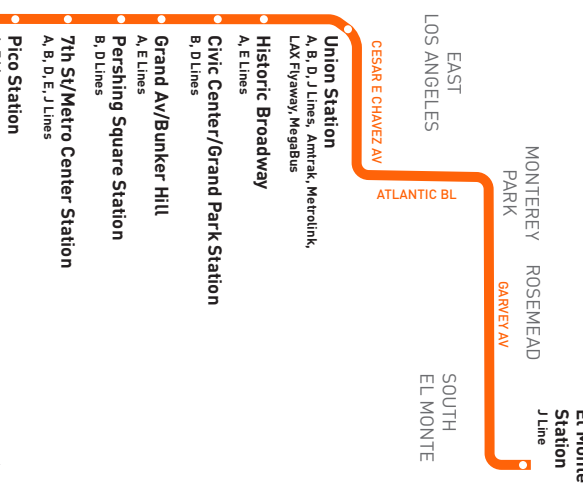

Connect to Metro Security 24/7.

Call: 888.950.7233
Text: 213.788.2777
App: LA Metro Transit Watch
Call 911 for emergencies.

metro.net
323.900.METRO
Wheelchair Hotline
800.621.7828

511
Travel Info
511
California Relay Service
711

Metro Local

Eastbound to El Monte Station
Westbound to Downtown Los Angeles
via Garvey Av & Cesar E Chavez Av

70

Effective Jun 23 2024