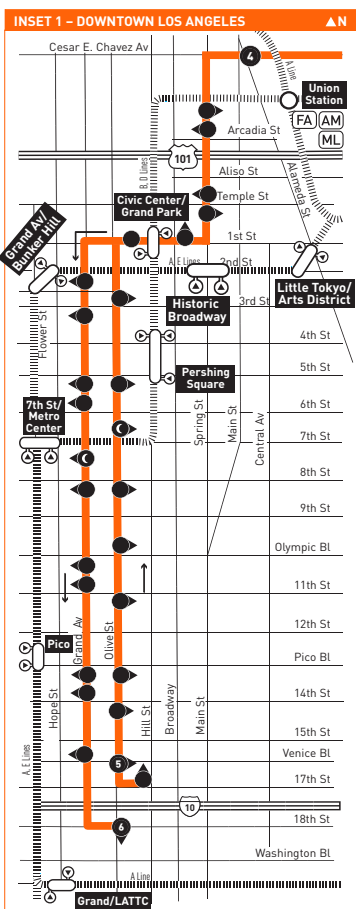

Avisos especiales

- B** El viaje espera en Olive St y 7th St para las conexiones de transferencia.
- C** El viaje termina en Grand & Venice a la hora mostrada.
- D** Viaje comienza en El Monte Station Upper Terminal Bay 27.
- E** Viaje termina en El Monte Station Upper Terminal Bay 27.

ROUTE MAP

MAP NOTES

1 El Monte Station
Upper Level: J Line; F486, F488, F492, Silver Streak; Greyhound; Hollywood Bowl Shuttle
Lower Level: Metro 70, 76, 267, 268, 287, 577; F178, F190, F194, F269, F270, F282; N7

2 East Los Angeles College

3 White Memorial Medical Center

4 Cal State LA

LEGEND

- Line 70 Route
- ▬ Metro Rail
- # Local Stop Timepoint
- # (Single Arrow) Local Stop Timepoint - Single Direction Only
- Local Stop
- (Single Arrow) Local Stop - Single Direction Only
- 🦉 Owl Stop
- 🚏 Transit Center
- # Map Notes
- ### Connecting Line
- AM Amtrak
- ML Metrolink
- FA FlyAway
- LD LADOT DASH
- EL East Los Angeles Shuttle (El Sol)
- F Foothill Transit
- M Montebello Bus Lines
- MP Monterey Park Spirit Bus
- N Norwalk Transit
- ROSE Rosemead Explorer
- CO Commerce Municipal Bus

INSET 1 - DOWNTOWN LOS ANGELES

- 🚏 Metro Rail Station
- 🚶 Metro Rail Station Entrance

150931

Follow us.

- 📷 @metrolosangeles
- 📘 @losangelesmetro
- 📺 @metrolosangeles

For transportation news and views, visit metro.net/theshource.