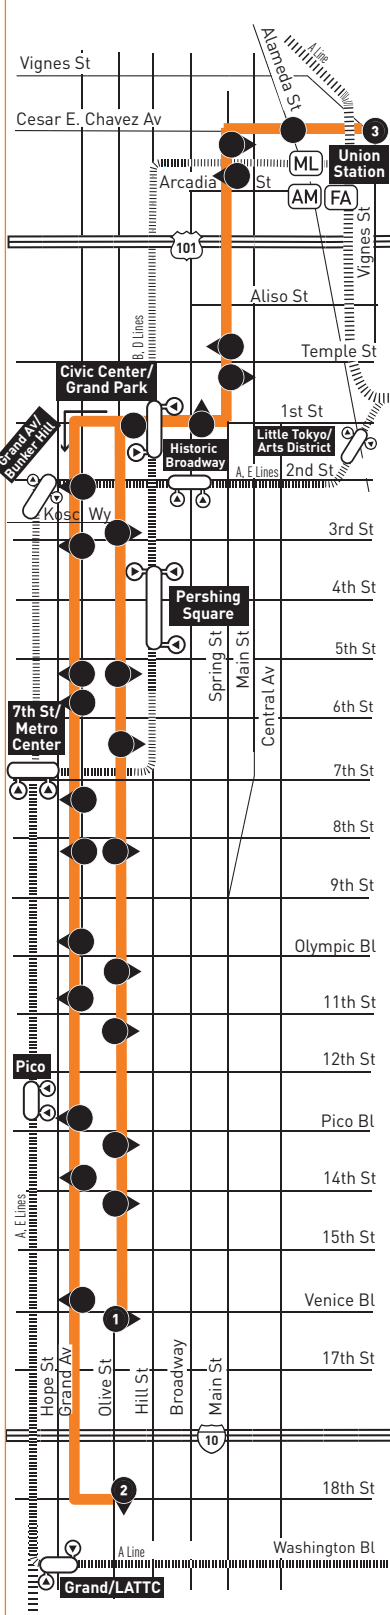

INSET 1 - DOWNTOWN LOS ANGELES

LEGEND

- Line 78 Route
- Metro Rail
- Local Stop Timepoint
- Local Stop Timepoint - Single Direction Only
- Local Stop
- Local Stop - Single Direction Only
- Metro Rail/Busway Station & Timepoint
- Transit Center
- Map Notes
- Connecting Line
- Amtrak
- MetroLink
- FlyAway
- Foothill Transit
- LADOT DASH
- Montebello Bus Lines

MAP NOTES

- **1** Rose Hill Transit Center
  Metro 179, 182, 256; LD City Ride
- **2** Huntington Dr (South Roadway)
  Eastbound only Line 78 will operate on Huntington Dr (South Roadway) between Radium Dr and Eastern Av.