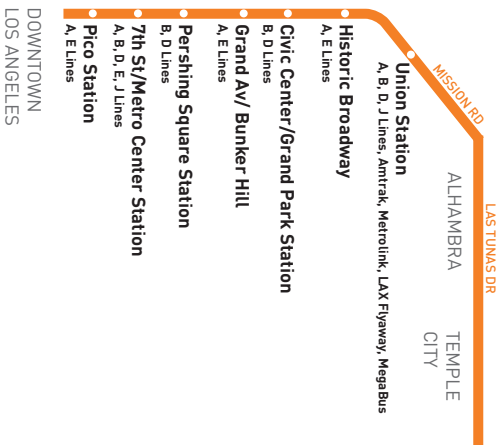

Monday through Friday

Effective Jun 23 2024

78

Eastbound (Approximate Times)