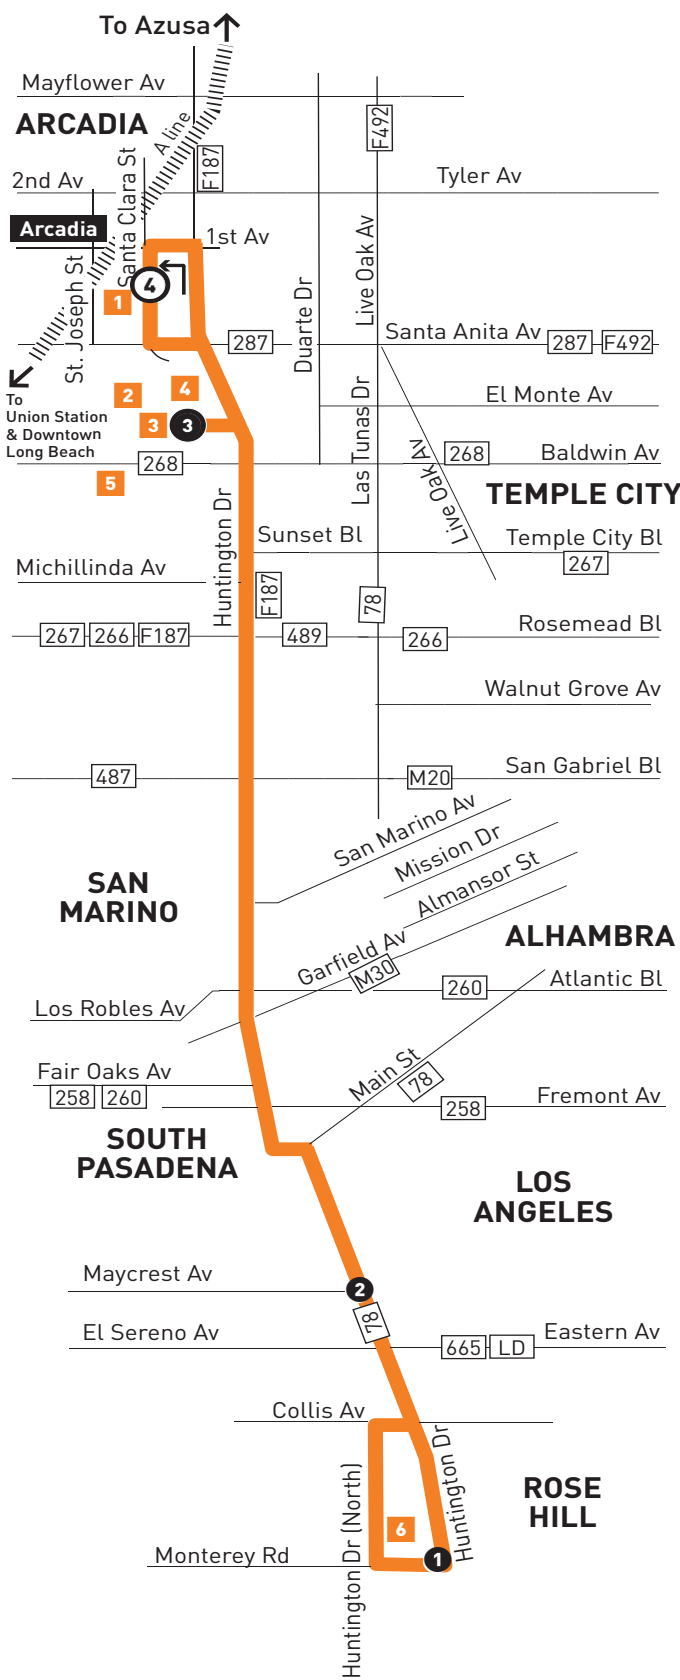

Westbound (Approximate Times)

ARCADIA	LOS ANGELES	ROSE HILL	
4	3	2	1
Arcadia Station	The Shops at Santa Anita	Huntington & Maycrest	Rose Hill Transit Center
5:23A	5:32A	5:53A	6:00A
5:54	6:03	6:24	6:32
6:24	6:33	6:54	7:02
6:54	7:03	7:24	7:32
7:22	7:30	7:54	8:02
7:52	8:00	8:24	8:32
8:22	8:30	8:54	9:02
8:52	9:00	9:24	9:32
9:22	9:30	9:54	10:02
9:52	10:00	10:24	10:32
10:22	10:30	10:54	11:02
10:52	11:00	11:24	11:32
11:20	11:28	11:54	12:02P
11:49	11:58	12:24P	12:32
12:19P	12:28P	12:54	1:02
12:49	12:58	1:24	1:32
1:19	1:28	1:54	2:02
1:49	1:58	2:24	2:32
2:19	2:28	2:54	3:02
2:48	2:57	3:23	3:32
3:19	3:28	3:54	4:03
3:49	3:58	4:24	4:32
4:19	4:28	4:54	5:02
4:49	4:58	5:24	5:32
5:19	5:28	5:54	6:02
5:50	5:59	6:24	6:31
6:21	6:29	6:54	7:01
6:54	7:02	7:24	7:31
7:24	7:32	7:54	8:01
8:10	8:18	8:39	8:46
8:57	9:05	9:26	9:33
10:00	10:08	10:27	10:34
11:00	11:08	11:27	11:34

ROUTE MAP

LEGEND

- Line 179 Route
- Metro Rail
- Local Stop Timepoint
- Local Stop Timepoint - Single Direction Only
- Local Stop
- Local Stop - Single Direction Only
- Metro Rail/Busway Station & Timepoint
- Transit Center
- Map Notes
- Connecting Line
- Amtrak
- Metrolink
- FlyAway
- Foothill Transit
- LADOT DASH
- Montebello Bus Lines

MAP NOTES

- 1 Arcadia Station**
Metro A Line, 179, 287; F187, F270; Arcadia Transit Shuttle
- 2 Santa Anita Park Racetrack**
- 3 The Shops at Santa Anita**
Metro 179; F187
- 4 USC Arcadia Hospital**
- 5 LA County Arboretum**
- 6 Rose Hill Transit Center**
Metro 179, 182, 665; LD City Ride