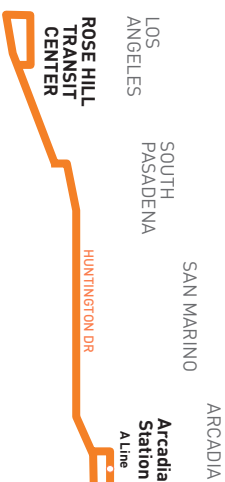

Monday through Friday

Effective Jun 23 2024

179

Eastbound (Approximate Times)

ROSE HILL	LOS ANGELES	ARCADIA	
1	2	3	4
Rose Hill Transit Center	Huntington & Maycrest	The Shops at Santa Anita	Arcadia Station
5:21A	5:29A	5:50A	5:59A
6:20	6:29	6:50	6:59
6:48	6:57	7:19	7:28
7:18	7:27	7:49	7:58
7:47	7:56	8:21	8:30
8:17	8:26	8:52	9:01
8:47	8:56	9:23	9:32
9:17	9:26	9:53	10:02
9:47	9:56	10:23	10:32
10:17	10:26	10:55	11:04
10:47	10:56	11:25	11:34
11:17	11:26	11:55	12:04P
11:47	11:56	12:25P	12:34
12:17P	12:26P	12:55	1:04
12:47	12:56	1:25	1:34
1:17	1:26	1:55	2:04
1:47	1:56	2:26	2:36
2:17	2:26	2:56	3:06
2:47	2:56	3:26	3:36
3:17	3:26	3:56	4:06
3:47	3:56	4:26	4:37
4:17	4:26	4:56	5:07
4:47	4:56	5:26	5:36
5:17	5:26	5:54	6:04
5:47	5:56	6:23	6:33
6:20	6:28	6:55	7:05
6:50	6:58	7:24	7:33
7:18	7:26	7:52	8:01
7:49	7:57	8:22	8:31
8:18	8:26	8:51	9:00
8:59	9:06	9:30	9:39
9:46	9:53	10:13	10:24
10:44	10:51	11:11	11:22
11:44	11:51	12:11A	12:22A

Westbound (Approximate Times)

ARCADIA	LOS ANGELES	ROSE HILL	
4	3	2	1
Arcadia Station	The Shops at Santa Anita	Huntington & Maycrest	Rose Hill Transit Center
5:23A	5:32A	5:53A	6:00A
5:54	6:03	6:24	6:32
6:24	6:33	6:54	7:02
6:54	7:03	7:24	7:32
7:22	7:30	7:54	8:02
7:52	8:00	8:24	8:32
8:22	8:30	8:54	9:02
8:52	9:00	9:24	9:32
9:22	9:30	9:54	10:02
9:52	10:00	10:24	10:32
10:22	10:30	10:54	11:02
10:52	11:00	11:24	11:32
11:20	11:28	11:54	12:02P
11:49	11:58	12:24P	12:32
12:19P	12:28P	12:54	1:02
12:49	12:58	1:24	1:32
1:19	1:28	1:54	2:02
1:49	1:58	2:24	2:32
2:19	2:28	2:54	3:02
2:48	2:57	3:23	3:32
3:19	3:28	3:54	4:03
3:49	3:58	4:24	4:32
4:19	4:28	4:54	5:02
4:49	4:58	5:24	5:32
5:19	5:28	5:54	6:02
5:50	5:59	6:24	6:31
6:21	6:29	6:54	7:01
6:54	7:02	7:24	7:31
7:24	7:32	7:54	8:01
8:10	8:18	8:39	8:46
8:57	9:05	9:26	9:33
10:00	10:08	10:27	10:34
11:00	11:08	11:27	11:34

Saturday, Sunday and Holiday Schedules