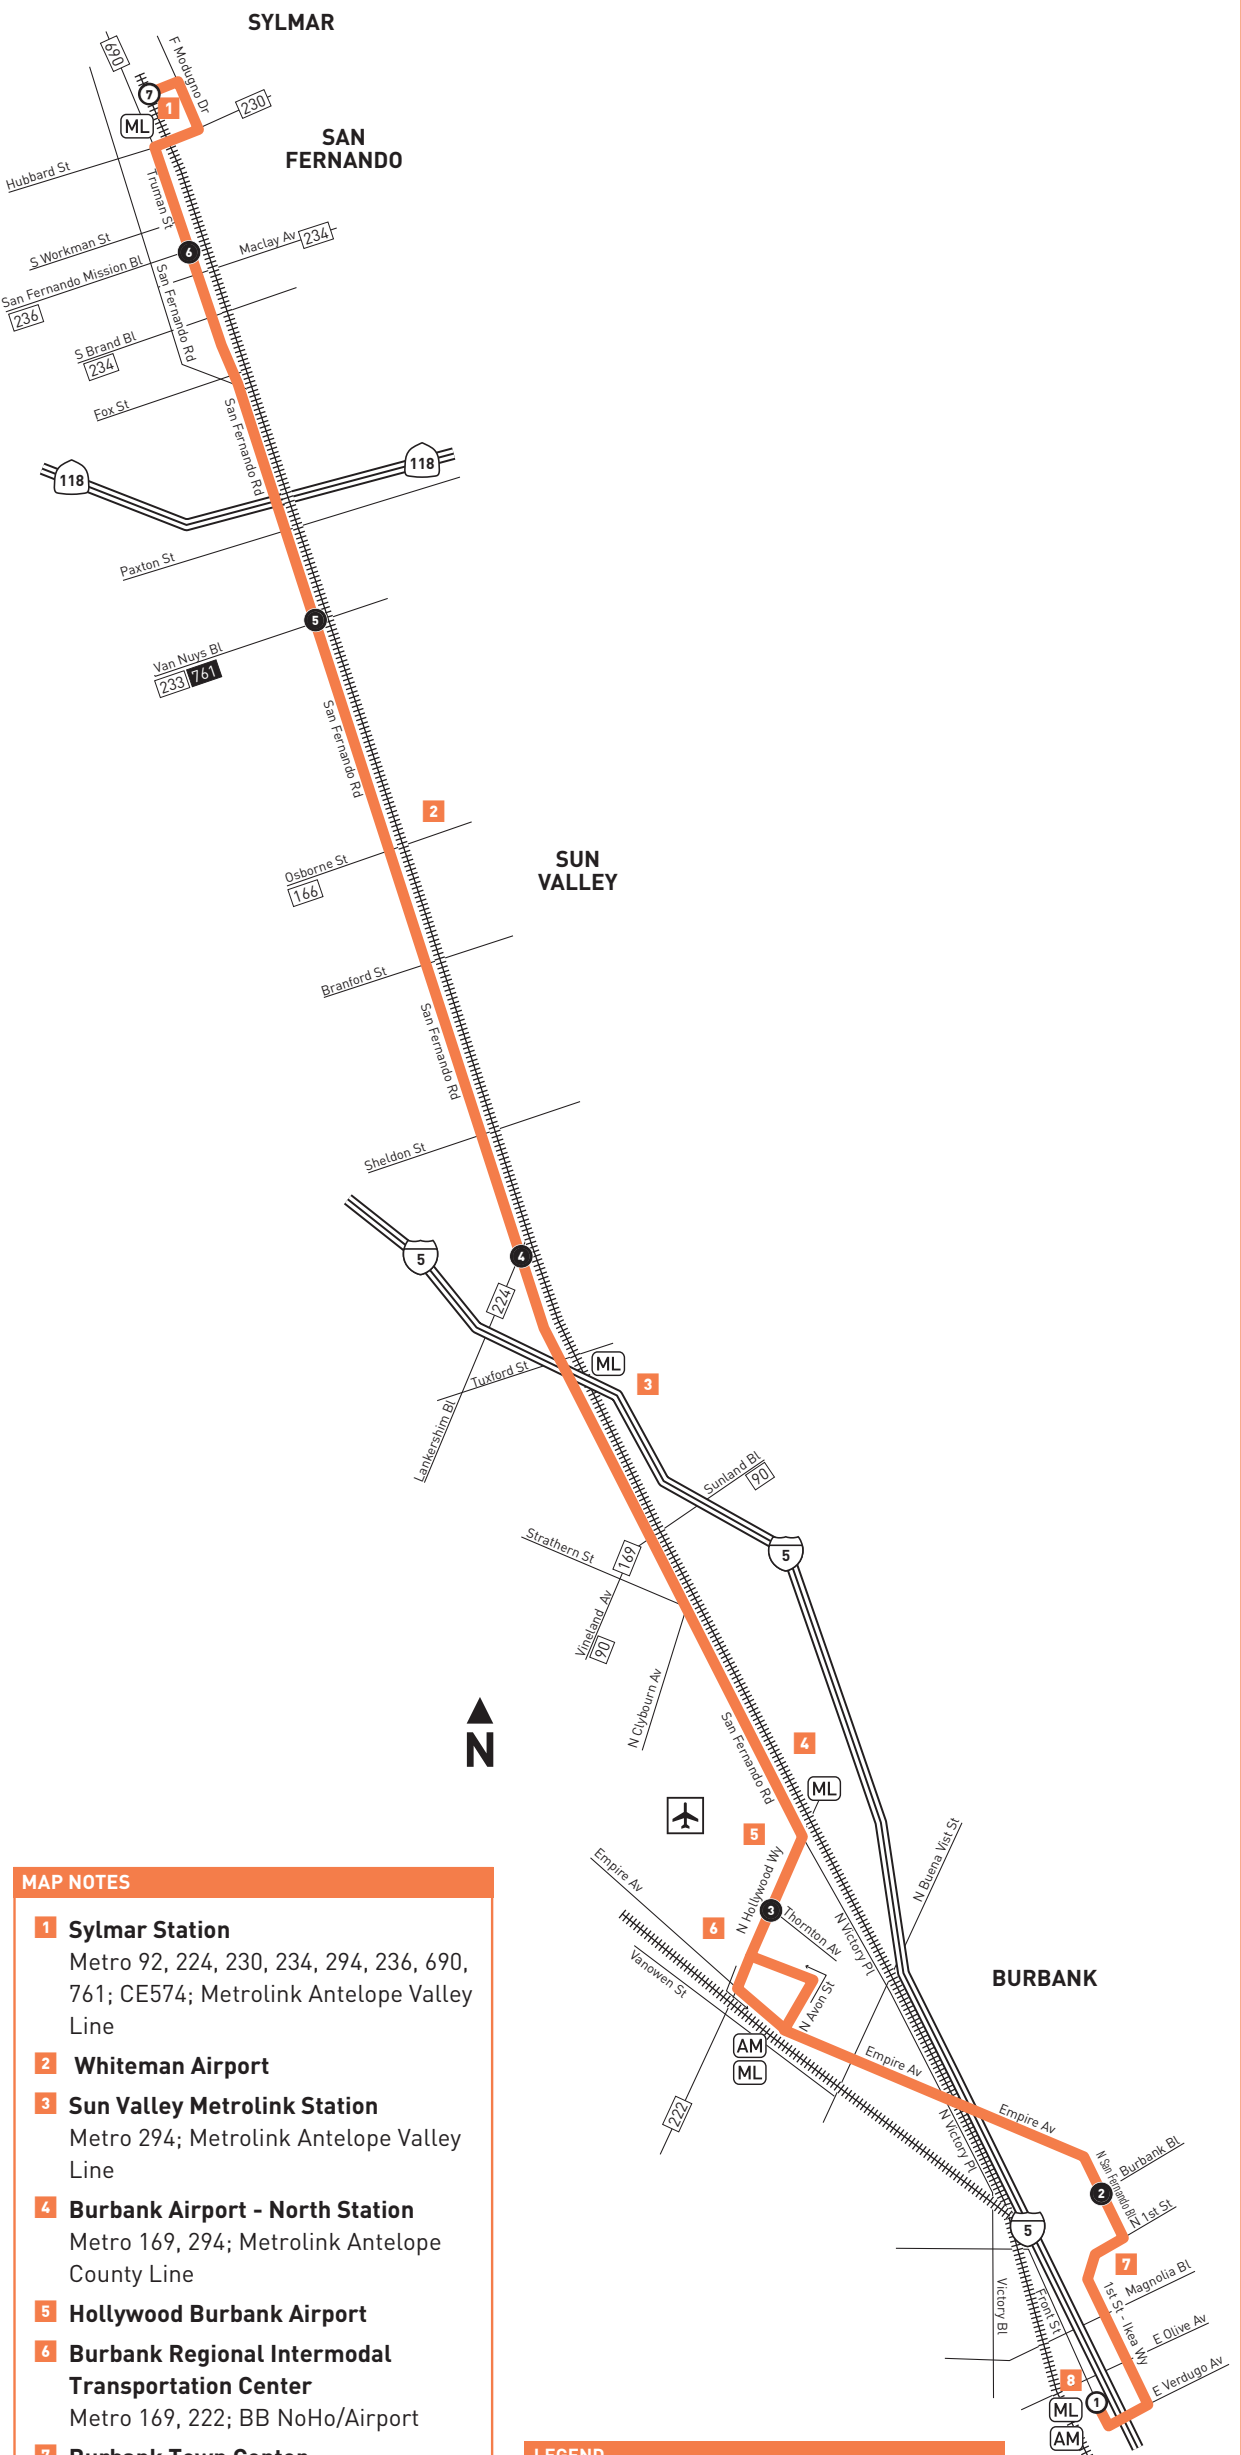

ROUTE MAP

MAP NOTES

- **1 Sylmar Station**
  Metro 92, 224, 230, 234, 294, 236, 690, 761; CE574; Metrolink Antelope Valley Line
- **2 Whiteman Airport**
- **3 Sun Valley Metrolink Station**
  Metro 294; Metrolink Antelope Valley Line
- **4 Burbank Airport - North Station**
  Metro 169, 294; Metrolink Antelope County Line
- **5 Hollywood Burbank Airport**
- **6 Burbank Regional Intermodal Transportation Center**
  Metro 169, 222; BB NoHo/Airport
- **7 Burbank Town Center**
- **8 Downtown Burbank Station**
  Metro 92, 96, 154, 155, 164, 165, 294; SC794; BB Media District, Empire/Downtown; Megabus; Metrolink Antelope Valley Line, Ventura County Lines

LEGEND

- Route of Line 294
- # Local Stop Timepoint
- Metrolink/Amtrak
- ML Metrolink Station
- AM Amtrak Station