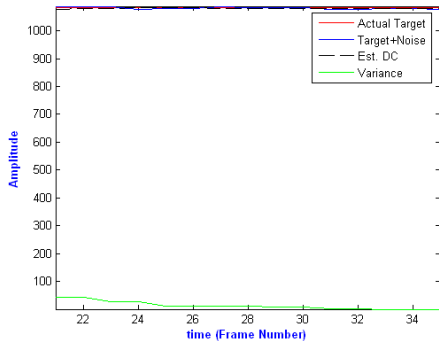

Type 1 SNR=4 VarWin= 4 GroupWin= 15 Overlap= 5 DCWin= 20

Sub Profile No1

Sub Profile No2

Sub Profile No3

Sub Profile No5

Sub Profile No6

Sub Profile No8

Sub Profile No9