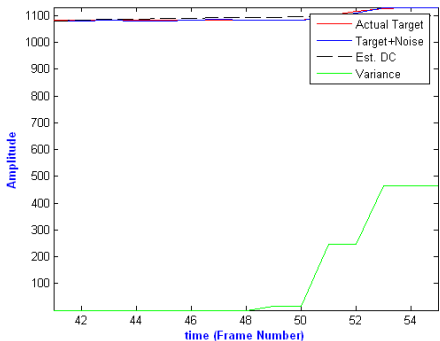

Type 1 SNR=4 VarWin= 4 GroupWin= 15 Overlap= 5 DCWin= 20

Sub Profile No1

Sub Profile No2

Sub Profile No3

Sub Profile No5

Sub Profile No6

Sub Profile No8

Sub Profile No9