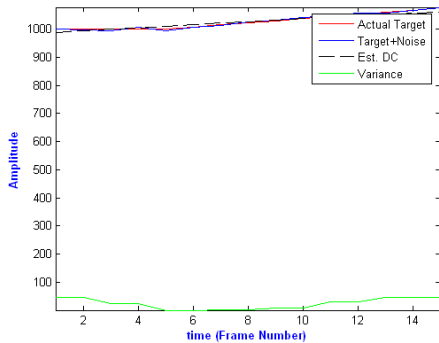

Type 1 SNR=4 VarWin= 4 GroupWin= 15 Overlap= 5 DCWin= 20

Sub Profile No1

Sub Profile No2

Sub Profile No3

Sub Profile No5

Sub Profile No6

Sub Profile No8

Sub Profile No9