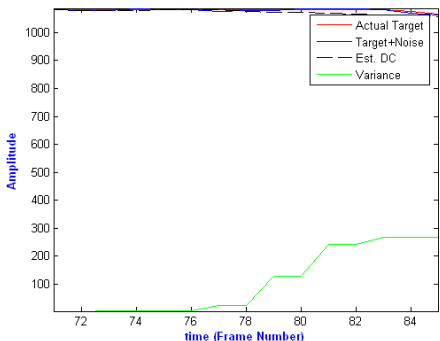

Type 1 SNR=4 VarWin= 4 GroupWin= 15 Overlap= 5 DCWin= 20

Sub Profile No1

Sub Profile No2

Sub Profile No3

Sub Profile No5

Sub Profile No6

Sub Profile No8

Sub Profile No9