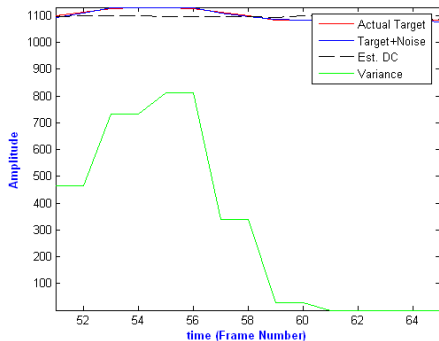

Type 1 SNR=4 VarWin= 4 GroupWin= 15 Overlap= 5 DCWin= 20

Sub Profile No1

Sub Profile No2

Sub Profile No3

Sub Profile No5

Sub Profile No6

Sub Profile No8

Sub Profile No9