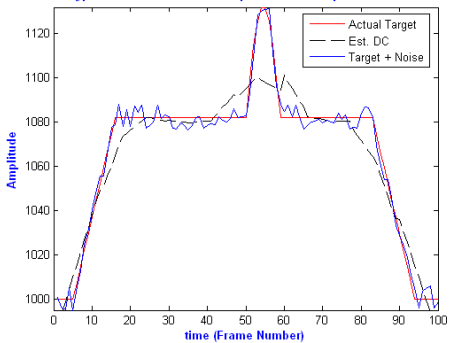

Type 1 SNR=4 VarWin= 4 GroupWin= 15 Overlap= 5 DCWin= 20

Sub Profile No1

Sub Profile No2

Sub Profile No3

Sub Profile No5

Sub Profile No6

Sub Profile No8

Sub Profile No9