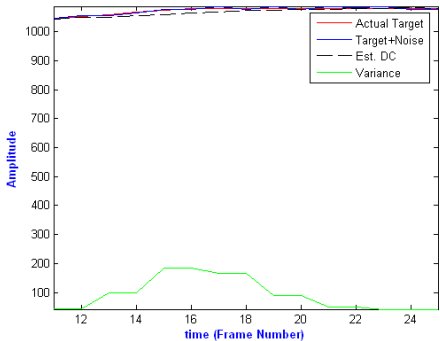

Type 1 SNR=4 VarWin= 4 GroupWin= 15 Overlap= 5 DCWin= 20

Sub Profile No1

Sub Profile No2

Sub Profile No3

Sub Profile No5

Sub Profile No6

Sub Profile No8

Sub Profile No9