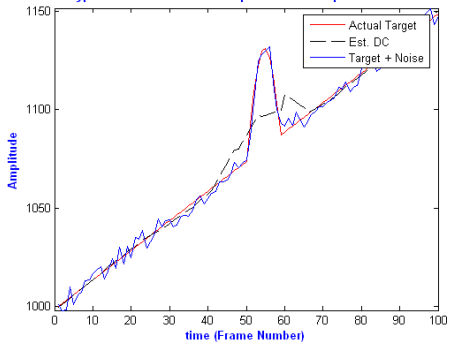

Type 2 SNR=4 VarWin= 4 GroupWin= 15 Overlap= 5 DCWin= 20

Sub Profile No1

Sub Profile No5

Sub Profile No6