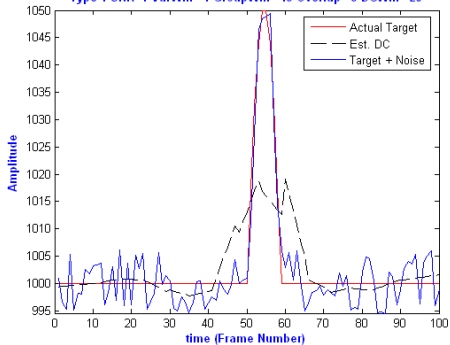

Type 4 SNR=4 VarWin= 4 GroupWin= 15 Overlap= 5 DCWin= 20

Sub Profile No2

Sub Profile No5

Sub Profile No6