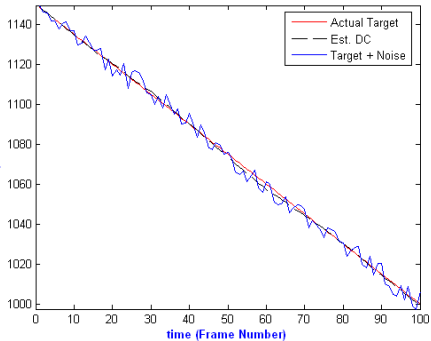

Type 3 SNR=4 VarWin= 4 GroupWin= 15 Overlap= 5 DCWin= 20

Sub Profile No1