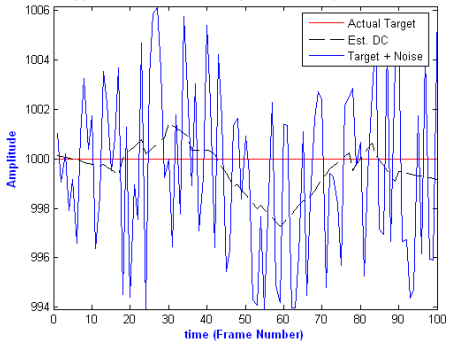

Type 4 SNR=4 VarWin= 4 GroupWin= 15 Overlap= 5 DCWin= 20

Sub Profile No3