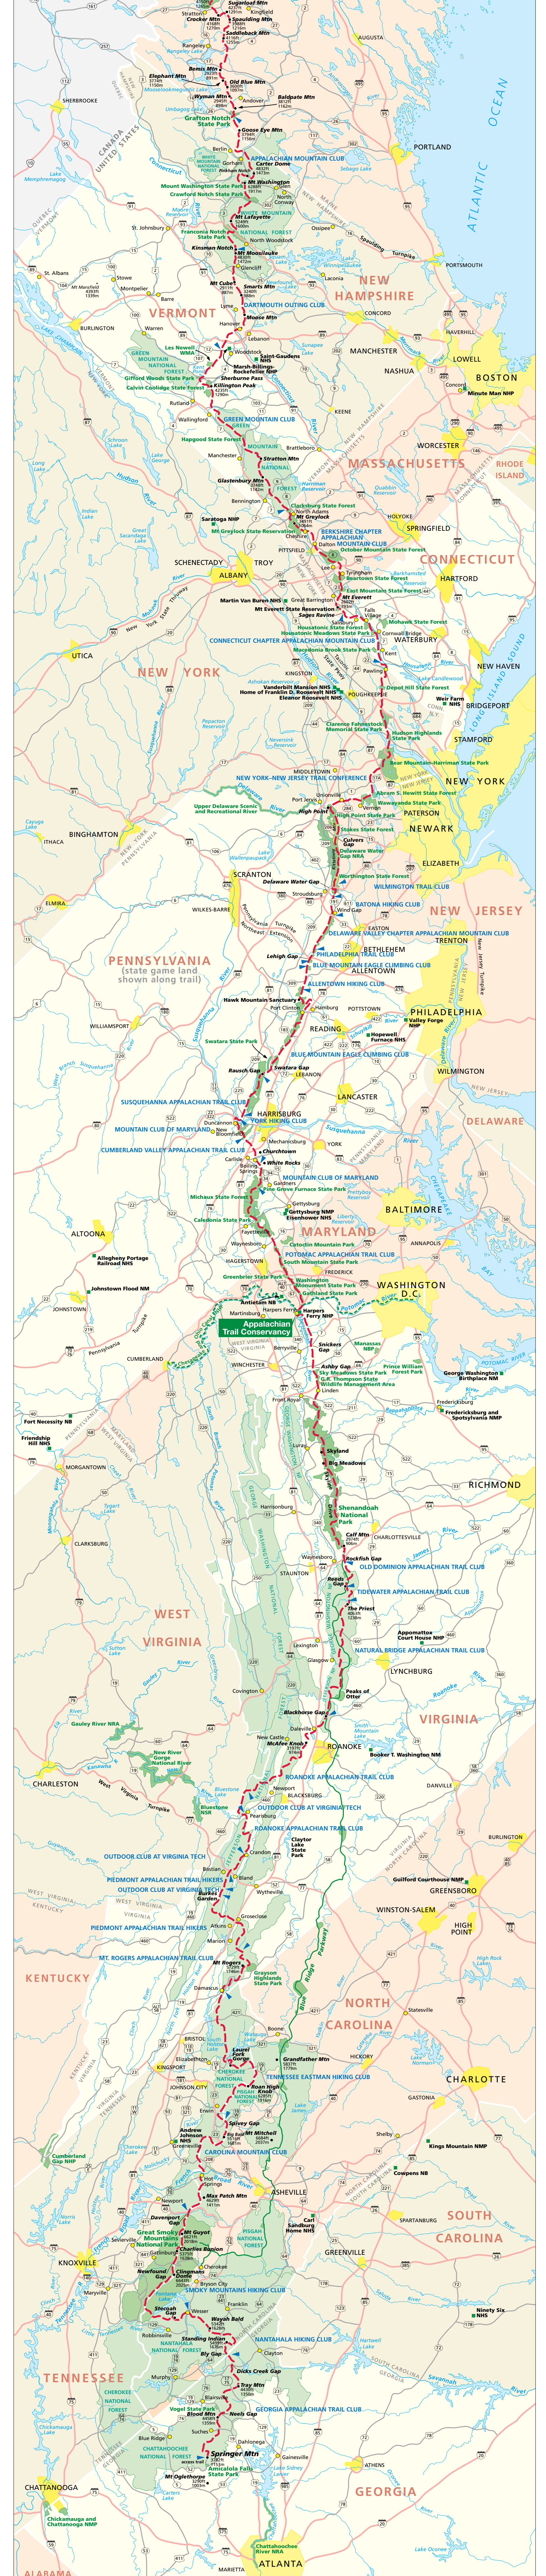

0 10 Kilometers 50  
0 10 Miles 50

Appalachian National Scenic Trail  
Boundary of CLUB management section

Chickamauga and Chattanooga NMP  
Kennesaw Mountain NBP